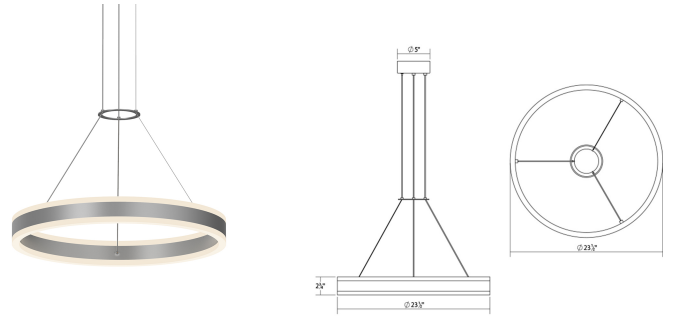

Project:

Double Corona Ring Pendant Spec Sheet

SKU: 2303.16 Learn more at:
<https://sonnemanlight.com/double-corona-ring-pendant>

Description: Double Corona introduces bidirectional lighting symmetry to the circular profile of Corona, a Sonneman classic. The warm glow of solid cast, frosted acrylic rings radiates LED illumination in both up and down directions, combining balance with geometric perfection. Also available as a [Corona Ring Pendant](#) and [Square Pendant](#).

Type #:

Dimensions

Height: 2.75"
Diameter: 23.75"
Canopy/Backplate/Base: 5"
Size: 24"
Canopy/Backplate/Base Height: 1.75

Electrical Specs

Bulb(s) Included?: Yes
Bulb 1 Type: Integral LED
Bulb Quantity: 2
Wattage: 51
Initial Lumens: 3170
Delivered Lumens: 2540
Color Temperature: 3000K
CRI: 90
Power Supply Type: Driver
Power Supply Quantity: 2
Power Supply Location: Canopy
Dimming Type: TRIAC & ELV @120V / 0-10V
Bulb Max Wattage: 51

Installation

Installation: Licensed electrician required
Sloped Ceiling Compatible?: Not Compatible
Minimum Hanging Height: 14
Maximum Hanging Height: 72

Shipping

Carton 1 L x W x H: 28" X 28" X 8"
Carton 1 Gross Weight: 14 LBS

Shade

Shade 1 Material: Frosted Acrylic

Available Finishes

Available Finishes: Bright Satin Aluminum (.16), Satin Black (.25)

General Listings

Features: Damp Rated
Certification: cETL
Color/Finish: Bright Satin Aluminum (.16)
Dark Sky Friendly: N