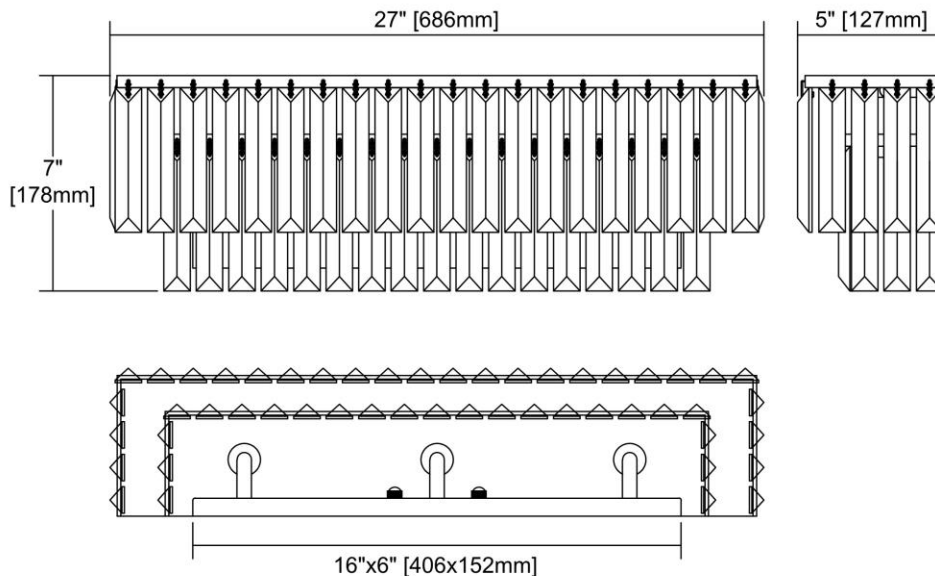

LED

ITEM #:	15222/3-LED
UPC	748119105888
Description	Palacial 3-Light Vanity Lamp in Oil Rubbed Bronze with Clear Crystal - Includes LED Bulbs
Finish	Oil Rubbed Bronze
Materials	Crystal, Metal
Brand	ELK Lighting
Collection	Palacial
Category	Indoor Lighting
Type	Vanity Light

ITEM DIMENSIONS				RATINGS & SPECIFICATIONS				
Width	21 inches			Safety Rating	UL		Certification	N/A
Depth	5 inches			ADA Compliant	N/A		Voltage	N/A
Height	7 inches			BULBS / SOCKETS				
Weight	8 pounds			Quantity	3	Wattage	4.8 watts	
ADDITIONAL DIMENSIONS				Included	No		Type	B11 (E12 Candelabra Base)
Backplate / Canopy	16x6			Other	N/A			
HCWO	N/A			CHAIN / CORD INFORMATION				
Min. Extension	N/A			Chain	N/A		Cord	N/A
Max. Extension	N/A			SHADE / GLASS DETAILS				
OVERALL HEIGHT				Shade/Glass Description	Clear Crystal			
Min.	N/A		Max.	N/A				
EXTENSION ROD(S)				Width	N/A		Height	N/A
N/A				Width at Top	N/A		Width at Bottom	N/A