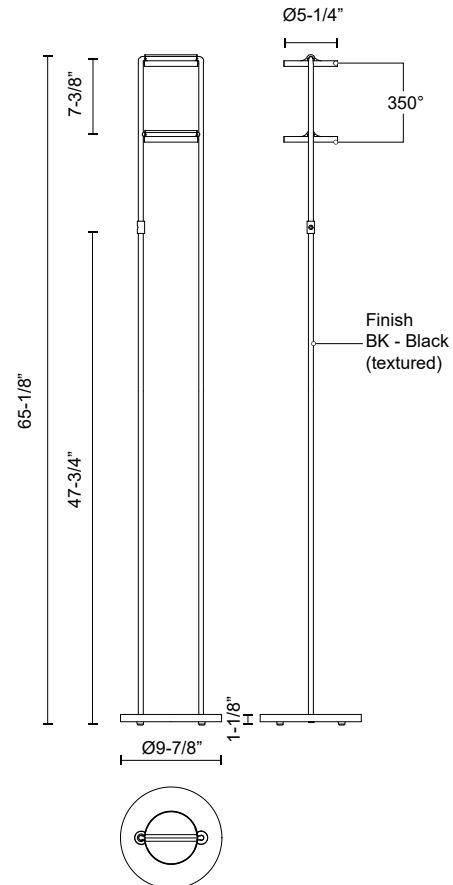

SPECIFICATION DETAILS

Fixture Dimensions	D9-7/8" x H65-1/8"
Light Source	LED with DC Driver
Wattage	18W
Total Lumens	1270lm
Delivered Lumens	BK-1000lm
Voltage	120V
Color Temperature	3000K
CRI (Ra)	90CRI
Optional Color Temps	2700K - 5000K Available, Minimum Order Quantities Apply
LED Rated Life	50,000 hours
Dimming	100% - 10%, Touch dimmer
Diffuser Details	Acrylic Light Guide
Wire Length	132"
Wire Type	Black Driver and Wire
Location	Dry
Illumination Direction	Downlight
Base Dimensions	D9-7/8" x H1-1/8"
Paint Finish	BK02
Finish Option(s)	Black