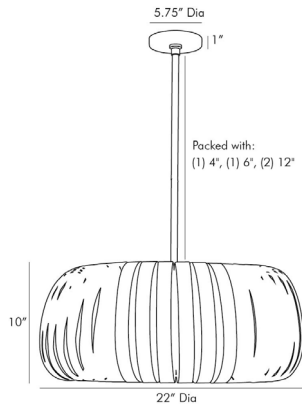

## WILSON PENDANT

41043  
H: 12 IN, Dia: 22.00 IN  
Blue Cadet  
Contract Suitable As Is

Inspired by the uniqueness our Mia Pendant (41005) imparts upon a space, we've created this colorful take in a different shape. Strips of pliable blue cadet microfiber banding surround the light, which is suspended from a steel pipe finished in a warm antique brass. The styrene shape is not only aesthetically engaging, but it filters the light and casts soft, linear shadows. Additional pipe available (PIPE-504).

### DIMENSIONS

Pendant	H: 10 IN, Dia: 22.00 IN
Minimum Hanging Height	12 IN
Maximum Hanging Height	46 IN
Canopy	H: 1 IN, Dia: 5.75 IN