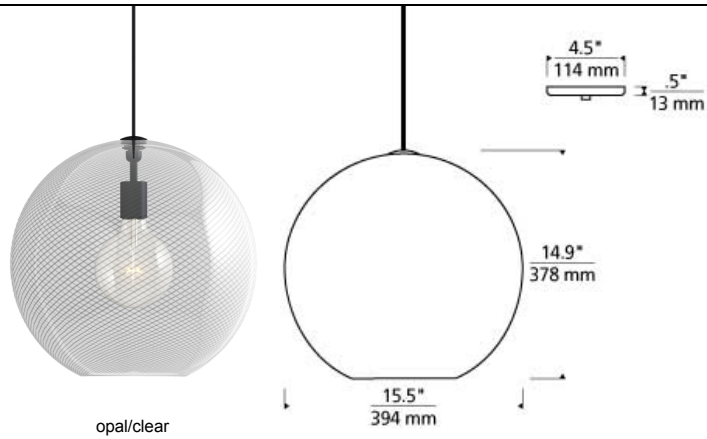

LINE - VOLTAGE PENDANTS / SUSPENSION

Palestra Large Pendant LED T20

DESCRIPTION

Venetian artisans work with white glass rods to meticulously create the tightly wound spiral effect that gives the Palestra pendant by Tech Lighting its most noticeable characteristic. These artisans leverage decades of craftsmanship to create a large perfectly round globe that is simply stunning. The large scale appearance of this pendant make it perfect for lighting applications such as living room lighting, bedroom lighting and home office lighting. Available lamping options include energy efficient LED or no-lamp, leaving you the option to light this fixture with your preferred lamping. Rated for (1) 120 volt, 100 watt max E26 medium base lamp (Lamp Not Included). LED version includes 120 volt 12 watt, 900 delivered lumens 3000K medium base LED G40 lamp. Black and Brass finishes include 6 feet of field-cutttable black cloth cord. Satin Nickel finish ships with 6 feet of field-cutttable satin cable. Dimmable with most LED compatible ELV and TRIAC dimmers.

INSTALLATION

This product can mount to either a 4" square electrical box with round plaster ring or an octagon electrical box.

WEIGHT

11-12lb / 4.99-5.44kg ±

natural brass natural brass alternate bulb nightshade black nightshade black alternate bulb satin nickel satin nickel alternate bulb