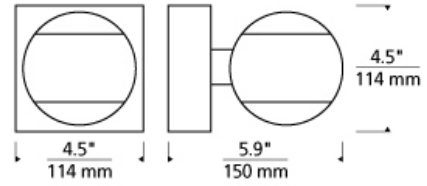

Oko 1-Light Wall/Bath

DESCRIPTION

The Oko wall sconce by Tech Lighting features a contemporary yet whimsical look adding lots of character and charm to any space. At the top and bottom of this glass globe are contemporary metal caps along with white acrylic lenses, allowing for an impressive wash of up and down light onto surrounding surfaces. This stunning line voltage bath light is available in a 3 or 4 vanity light and is available in three on-trend finishes, Chrome, Satin Nickel and Aged Brass. The Oko ships with energy efficient integrated LED lamping, all lamping options are fully dimmable to create the desired ambiance in your special space. Includes 120 volt 13 watt, 857 delivered lumens, 3000K LED module. Dimmable with a low-voltage electronic dimmer.

INSTALLATION

This product can mount to either a 4" square electrical box with round plaster ring or an octagonal electrical box (not included).

WEIGHT

1-1.5lb / 0.45-0.68kg ±

ORDERING INFORMATION

700BCOKO	SHAPE OR SIZE	FINISH	LAMP
1	1 LIGHT	R AGED BRASS S SATIN NICKEL	-LED930 LED 90 CRI 3000K 120V -LED930-277 LED 90 CRI 3000K 277V

TECH LIGHTING®

7400 Linder Avenue
Skokie, Illinois 60077

T 847.410.4400
F 847.410.4500

Tech Lighting, L.L.C.

700BC OKO _____

FIXTURE TYPE: _____

JOB NAME: _____

NOTES: _____

_____

_____

_____

©2018 Tech Lighting, L.L.C. All Rights Reserved. The "Tech Lighting" graphic is a registered trademark of Tech Lighting, L.L.C. Tech Lighting reserves the right to change specifications for product improvements without notification.