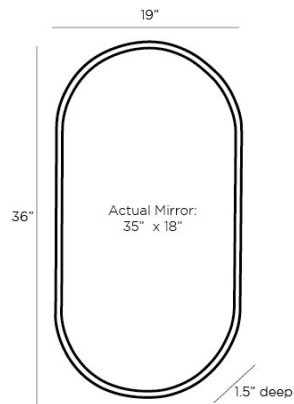

ARTERIOS

VAQUERO SMALL MIRROR

WM114
H: 36 IN, W: 19 IN, D: 1.5 IN
Polished Nickel
Contract Suitable As Is

Rendered in a classic capsule shape, the Vaquero mirror is endowed with a vintage sensibility. Crafted in a polished nickel finish with a beveled mirror, the chic accent piece is striking alone or as a pair over a vanity. The mirror can be hung vertically or horizontally and is fitted with a security cleat.

APPEARANCE

Material	Brass, Mirror
Material Type	Beveled
Finish	Plain
Top Coat/Sealant	false

DIMENSIONS

Mirror Size	1 H: 35 IN, W: 18 IN
-------------	-------------------------

SHIPPING

Shipping Requirements	TruckShip
Product Weight	22 LBS
Gross Weight 1	32.8 LBS
Shipping Box 1	H: 44 IN, L: 8 IN, W: 27 IN

ADDITIONAL INFO

Features	T-Screw Hardware Included
Hanger Position	Vertical & Horizontal
Hanger Type	Security Cleat
Hanger Size	12"

CONTRACT

Contract Suitable	true
-------------------	------