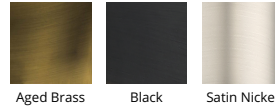

Fixture Type: _____

Catalog Number: _____

Project: _____

Location: _____

Kone

Pendant 3000K

Model & Size	Color Temp & CRI	Watt	Voltage	LED Lumens	Delivered Lumens	Finish
PD-72006 6"	3000K 90	11W	120-277 VAC	1000	243	AB Aged Brass BK Black SN Satin Nickel

Example: **PD-72006-AB**

DESCRIPTION

Minimal and inventive. A simple, conical design.

FEATURES

- Thin powered cables provide an ultra-clean look
- Driver concealed within the canopy
- Can be mounted on a sloped ceiling
- Title 24 option (special order) available with 0-10V dimming
- Quick install canopy with Title 24 option (special order) only
- 5 Year warranty

SPECIFICATIONS

Color Temp:	3000K
Input:	120-277 VAC, 50/60Hz
CRI:	90
Dimming:	ELV: 100-10%, TRIAC: 100-5%
Rated Life:	50000 Hours
Standards:	ETL, cETL
	Damp Location Listed
Construction:	Aluminum hardware with PC diffuser

FINISHES

LINE DRAWING