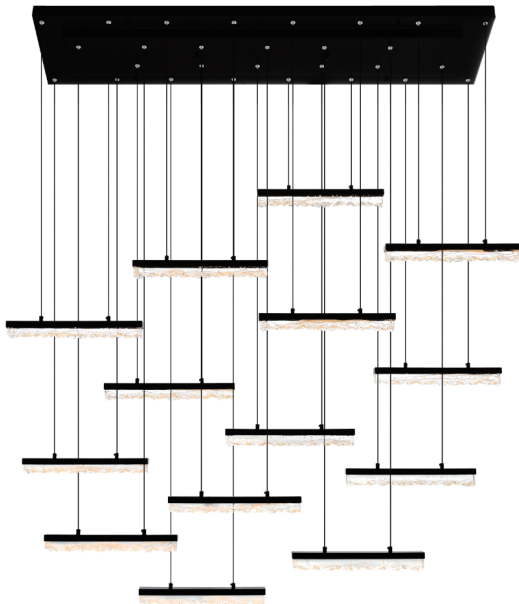

PROJECT: _____
 FIXTURE TYPE: _____
 LOCATION: _____
 CONTACT/PHONE: _____

Item	1588P60-14-101
Collection	STAGGER
Category	Chandelier
Finish	Black
Glass	Clear
Crystal	-----
Acrylic	-----

Shade Color	-----
Min Assembled Height	5.5"
Max Assembled Height	125.5"
Width	60"
Length	12"
Diameter	-----
Input	120V AC,60HZ,AC

Lumens	7280
Light Source	LED
Bulb Info.	140W
Included	-----
Dimmable	Yes
Colour Temp	3000K
Weight	70.84Lbs

CWI Lighting
 2775 Broadway
 Buffalo, NY 14227
 USA

CWI Lighting
 140 Steelcase Rd. W.
 Markham ON. L3R 3J9
 Canada