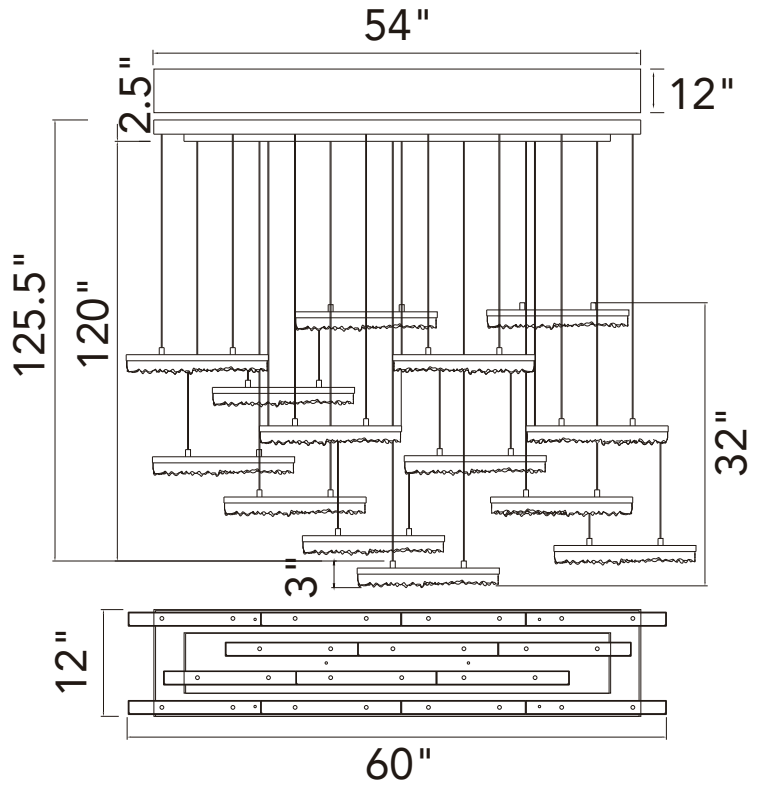

PROJECT: _____
 FIXTURE TYPE: _____
 LOCATION: _____
 CONTACT/PHONE: _____

Item	1588P60-14-101
Collection	STAGGER
Category	Chandelier
Finish	Black
Glass	Clear
Crystal	-----
Acrylic	-----

Shade Color	-----
Min Assembled Height	5.5"
Max Assembled Height	125.5"
Width	60"
Length	12"
Diameter	-----
Input	120V AC,60HZ,AC

Lumens	7280
Light Source	LED
Bulb Info.	140W
Included	-----
Dimmable	Yes
Colour Temp	3000K
Weight	70.84Lbs

CWI Lighting
 2775 Broadway
 Buffalo, NY 14227
 USA

CWI Lighting
 140 Steelcase Rd. W.
 Markham ON. L3R 3J9
 Canada