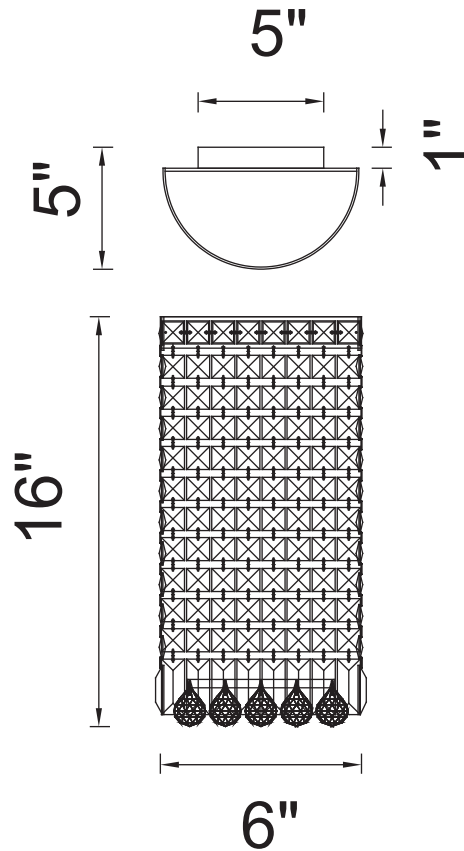

PROJECT: \_\_\_\_\_  
 FIXTURE TYPE: \_\_\_\_\_  
 LOCATION: \_\_\_\_\_  
 CONTACT/PHONE: \_\_\_\_\_

Item	8005W6C-R
Collection	COLOSSEUM
Finish	Chrome
Glass	-----
Crystal	Clear
Input	120V AC,60HZ,AC

Shade	-----
Length/Dia.	6"
Width/Ext.	5"
Height	16"
Maximum	-----
Lumens	-----

Light Source	E12
Bulb Info.	4×60W
Included	-----
Dimmable	Yes
Color	-----
Weight	