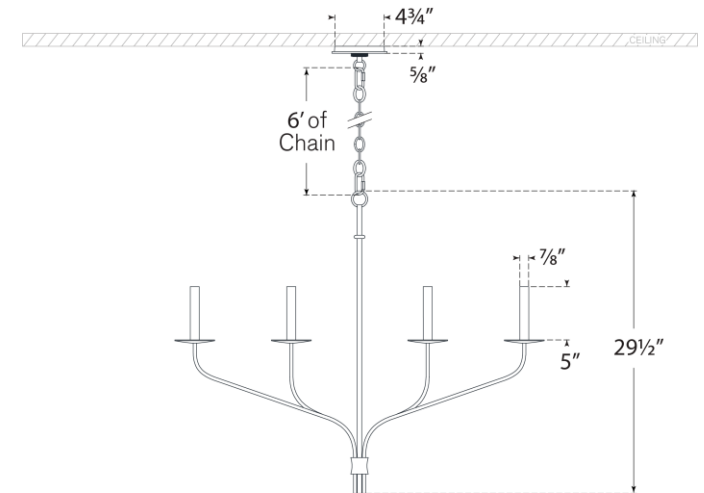

TEAR SHEET

Belfair Medium Four Light Linear

Item # S 5750GI

Designer: Ian K. Fowler

Height: 29.5"

Width: 36.25" x 4"

Canopy: 4.75" Round

Finishes: AI, GI

Socket: 4 - E12 Candelabra

Wattage: 4 - 5.5 LED C11

Weight: 11 Pounds

Side View

Bottom View