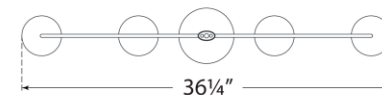

TEAR SHEET

Belfair Medium Four Light Linear

Item # S 5750GI

Designer: Ian K. Fowler

Height: 29.5"

Width: 36.25" x 4"

Canopy: 4.75" Round

Finishes: AI, GI

Socket: 4 - E12 Candelabra

Wattage: 4 - 5.5 LED C11

Weight: 11 Pounds

Side View

Bottom View