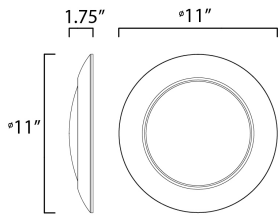

PRODUCT DESCRIPTION

This very compact LED flush mount directly installs on any 4" junction box and gives the look of a recessed trim. Constructed of Die Cast Aluminum, the Diverse luminaire is dimmable and also approved for wet or damp locations so it can be used in virtually any ceiling application, including showers.

MEASUREMENTS

DIMENSION : 11" L x 11" W x 1.75" H
 HANGING WEIGHT : 1.24 lb

LAMPING

INPUT VOLTAGE : 120V
 LUMENS : 1,800 Rated (1,400 Del.)
 BULB : 1 x 20W LED PCB Integrated , 20W Total
 BULB INCLUDED : (Integrated)
 DIMMABLE : ELV or Triac CL
 CRI : 90 CRI
 COLOR_TEMP : 3000K