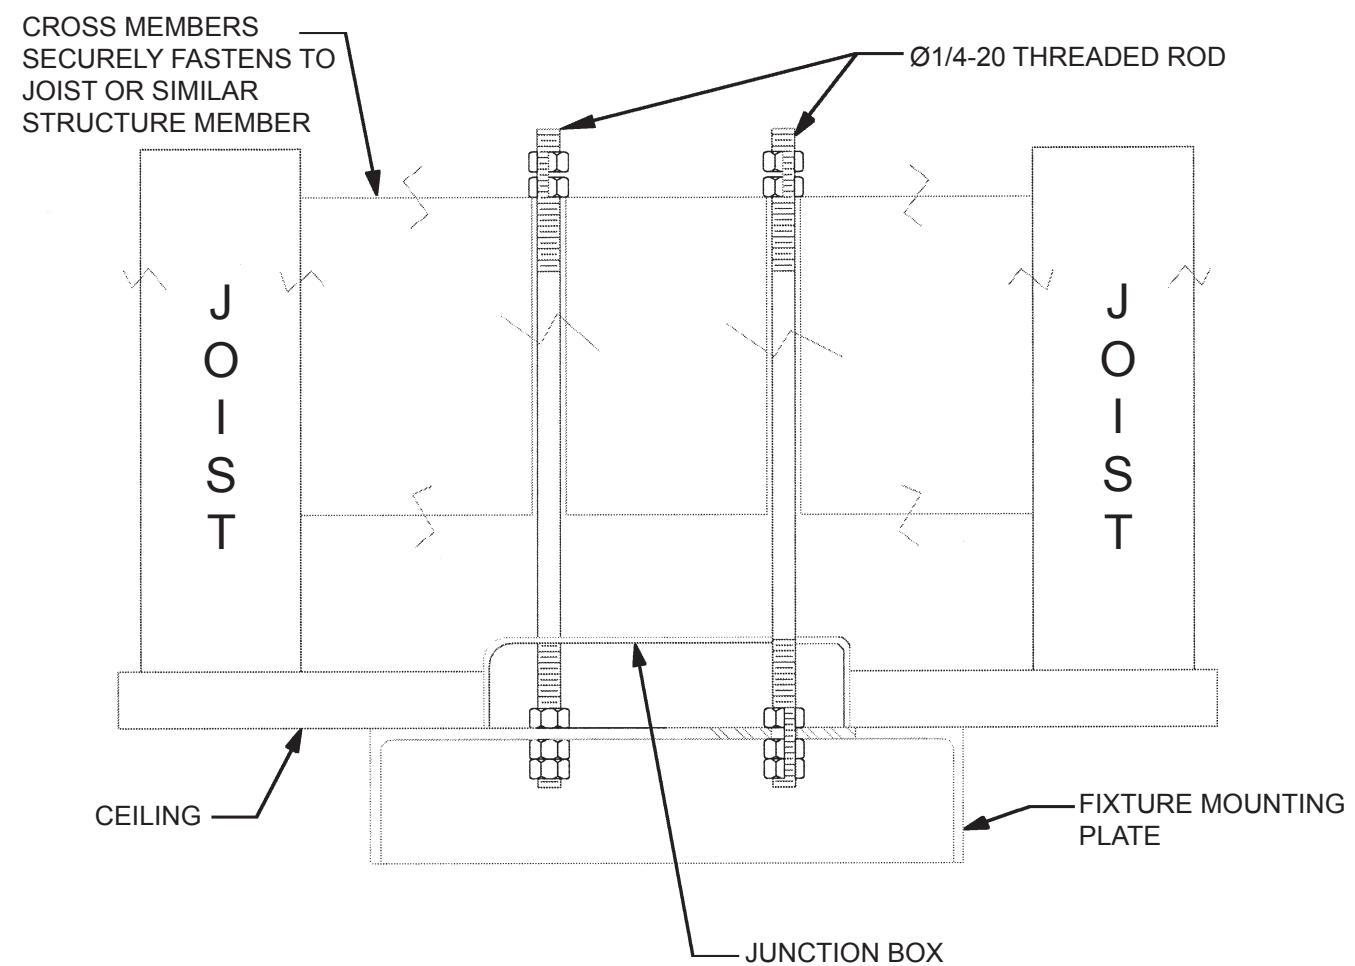

**SCHONBEK®**

**RENAISSANCE  
3796N- \_\_ \_ H**

12 + 2 Lights  
Length: 56"  
Width: 23"  
Height: 34"  
Hanging Weight: 56lbs.

**T**HIS DESIGN IS THE PROPRIETARY  
TRADE DRESS/TRADEMARK OF  
SWAROVSKI LIGHTING, LTD.

**SCHONBEK®**

MAX <u>60</u> W	MAX <u>15</u> W	110-120 V						

**NOTE:** INSTALLER IS SOLELY RESPONSIBLE FOR PROPER MOUNTING!

PLAN VIEW OF MOUNTING BRACKET

**WARNING:**  
MOUNTING CONFIGURATION AND HARDWARE MUST HOLD 4X THE WEIGHT OF THE FIXTURE. MOUNTING DESIGN AND FIXTURE INSTALLATION SHOULD BE CONDUCTED BY A QUALIFIED LICENSED PROFESSIONAL.