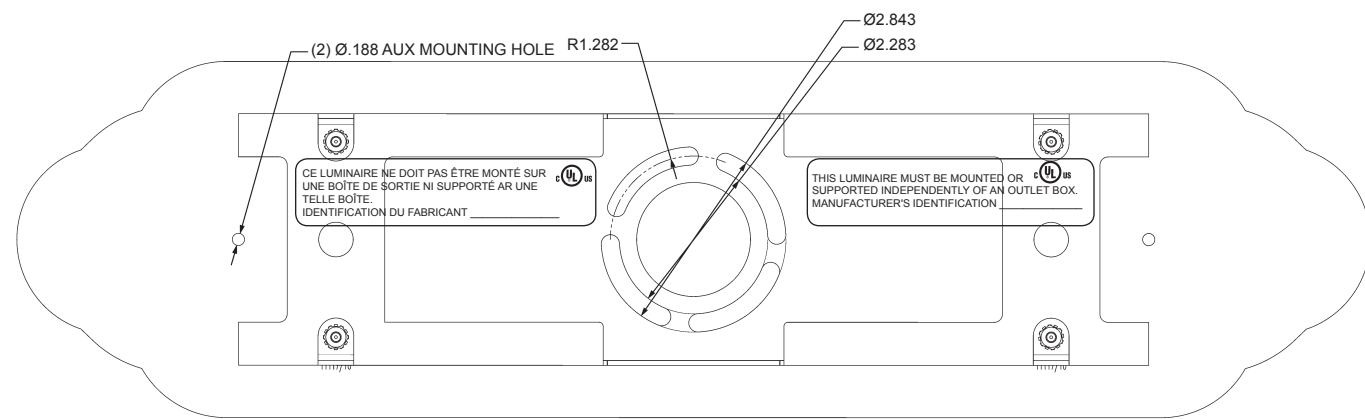

**SCHONBEK®**

**RENAISSANCE  
3796N- \_\_ \_ H**

12 + 2 Lights  
Length: 56"  
Width: 23"  
Height: 34"  
Hanging Weight: 56lbs.

**T**HIS DESIGN IS THE PROPRIETARY  
TRADE DRESS/TRADEMARK OF  
SWAROVSKI LIGHTING, LTD.

**SCHONBEK®**

MAX <u>60</u> W	MAX <u>15</u> W	110-120 V						

**NOTE:** INSTALLER IS SOLELY RESPONSIBLE FOR PROPER MOUNTING!

PLAN VIEW OF MOUNTING BRACKET

**WARNING:**  
MOUNTING CONFIGURATION AND HARDWARE MUST HOLD 4X THE WEIGHT OF THE FIXTURE. MOUNTING DESIGN AND FIXTURE INSTALLATION SHOULD BE CONDUCTED BY A QUALIFIED LICENSED PROFESSIONAL.

You will need 2 - T7  
15 Watts Max  
(Center Light - Installed)

You will need 12 - B10  
25 Watts Recommended  
60 Watts Max

Install bulbs and be sure  
to test fixture **BEFORE**  
trimming.