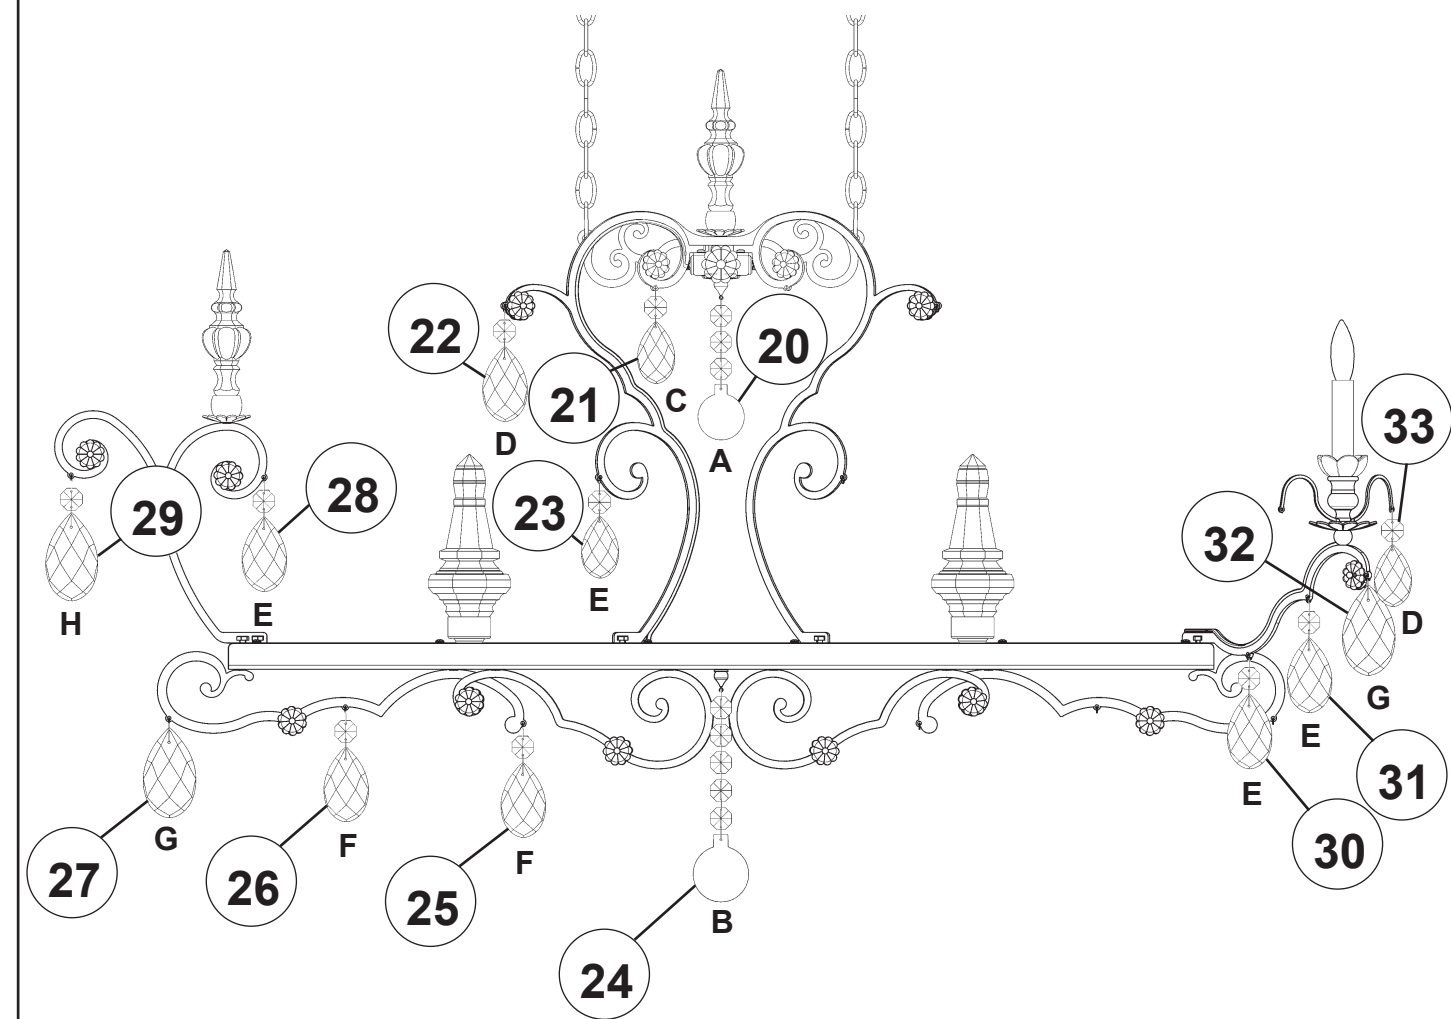

**SCHONBEK®**

**RENAISSANCE  
3796N- \_\_ \_ H**

12 + 2 Lights  
Length: 56"  
Width: 23"  
Height: 34"  
Hanging Weight: 56lbs.

**T**HIS DESIGN IS THE PROPRIETARY  
TRADE DRESS/TRADEMARK OF  
SWAROVSKI LIGHTING, LTD.

**SCHONBEK®**

MAX <u>60</u> W	MAX <u>15</u> W	110-120 V						

**NOTE:** INSTALLER IS SOLELY RESPONSIBLE FOR PROPER MOUNTING!

PLAN VIEW OF MOUNTING BRACKET

**WARNING:**  
MOUNTING CONFIGURATION AND HARDWARE MUST HOLD 4X THE WEIGHT OF THE FIXTURE. MOUNTING DESIGN AND FIXTURE INSTALLATION SHOULD BE CONDUCTED BY A QUALIFIED LICENSED PROFESSIONAL.

You will need 2 - T7  
15 Watts Max  
(Center Light - Installed)

You will need 12 - B10  
25 Watts Recommended  
60 Watts Max

Install bulbs and be sure  
to test fixture **BEFORE**  
trimming.