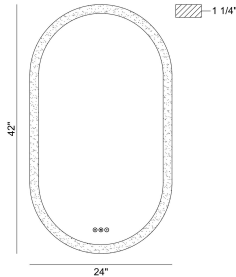

## ESLO, 42IN INTEGRATED LED MIRROR

### PRODUCT DETAILS

No.	:	47569-010
Product Color	:	MIRROR
Product Material	:	MIRROR
Shade / Accent Colour	:	FROSTED
Shade / Accent Material	:	GLASS
Diameter	:	24"
Height	:	42"
Overall Height	:	42"
Ext	:	2"
Weight	:	19.8LBS

### TECHNICAL DETAILS

Hanging Support Type	:	Z-BAR
IP Rating	:	IP44
Title 24	:	YES
Beam Angle	:	270