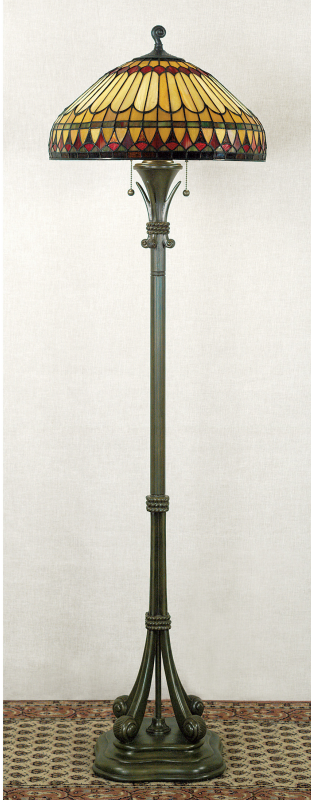

TF9320BB

West End Floor Lamp
Brushed Bullion

QUOIZEL
LIGHTING

DIMENSIONS

Dimensions: 18.00" W x 59.50" H x 18.00" D

Weight: 23.60 lbs

DETAILS

Material: Resin

Glass/Shade Description: Tiffany Glass

LAMPING

Light Source: Incandescent

Bulb Included: No

Bulb Type: Medium Base

Bulb Quantity: 2

Watts per Bulb: 100

ELECTRICAL