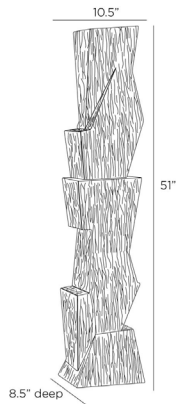

## DARNELL FLOOR SCULPTURE

ASC24  
H: 51 IN, W: 10.5 IN, D: 8.5 IN  
Matte White  
Contract Suitable As Is

A totem of matte white resin is a commanding accent piece for any corner of the room. Designed to draw the eye to its geometric form, a faux wood finish adds a dynamic accent to the texture on its vertical surface. Finish will vary.

### DIMENSIONS

Foot Print	W: 10.5 IN, D: 8.5 IN
------------	-----------------------