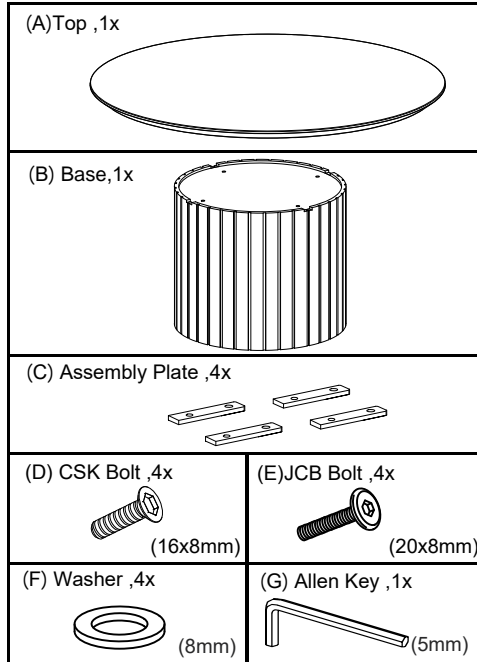

## **ASSEMBLY INSTRUCTIONS.**

POVERA COFFEE TABLE

JD-1051-02

THANK YOU FOR YOUR PURCHASE!

## PARTS AND HARDWARE.