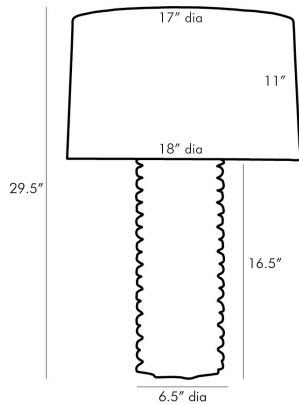

## ARI LAMP

17499-891  
 H: 29.5 IN, Dia: 18.00 IN  
 Celadon Crackle Porcelain  
 Contract Suitable As Is

Architectonic and tactile elements define this structural luminescent. A celadon crackle finish beautifully breaks over the textured façade of the porcelain foundation pooling darker over the tops of the nodules while leaving other spots almost translucent. When in use light cascades down the dimensional frame to deliver a dramatic shadowplay to its surroundings. Topped with a light gray cotton drum shade with white cotton lining and a matching porcelain finial. finish will vary.

### APPEARANCE

Material	Cotton, Porcelain
Finish	Celadon Crackle, Light Gray, White
Finish Will Vary	true
Top Coat/Sealant	false
Finial Description	Porcelain to match
Finial Dimension	1" x 1"

### DIMENSIONS

Shade	Top: 17.00 IN, Dia: 18.00 IN, Side: 11 IN
Body	H: 16.5 IN, Dia: 6.50 IN
Neck	H: 1 IN, Dia: 1.00 IN
Foot Print	Dia: 6.00 IN
Harp	9.5 IN

### WIRING

Rating	Indoor Only
Tilt Test	10 Degrees - AU
Cord	8 FT, Clear/Silver, Side of Lamp Body, SPT-2
Socket	1, Brass, Type A- E26, 3-Way
Switch	3-Way Rotary, At Socket
Maximum Watt	150
Voltage	110-120 V