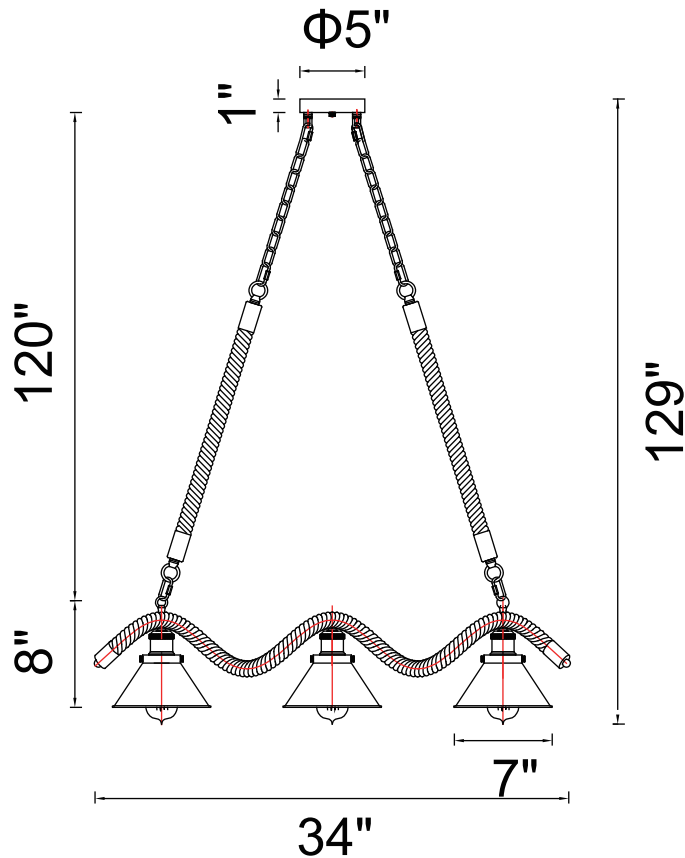

PROJECT: _____

FIXTURE TYPE: _____

LOCATION: _____

CONTACT/PHONE: _____

Item	9740P34-3-101
Collection	PADMA
Finish	Black
Glass	-----
Crystal	-----
Input	120V AC,60HZ,AC

Shade	-----
Length/Dia.	34"
Width/Ext.	-----
Height	8"
Maximum	129"
Lumens	-----

Light Source	E26
Bulb Info.	3×60W
Included	-----
Dimmable	Yes
Color	-----
Weight	