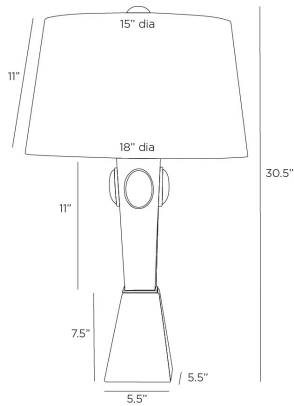

## CAIRO LAMP

PT116-SH045  
 H: 30.5 IN, Dia: 18.00 IN  
 Antique Brass, Brass  
 Contract Suitable As Is

The ornate settings of cabochon jewels are reflected in the Cairo's design. Its antique brass body mirrors a veined base of Bengal marble, with four hand-applied marble accents framed in antique brass adding a dramatic finish. Off-white silk drum shade and matching finial. Finish will vary.

### APPEARANCE

Material	Brass, Cotton, Marble, Silk
Finish	Bengal, Off-White
Finish Will Vary	true
Top Coat/Sealant	false
Finial Description	Bengal marble to match
Finial Dimension	2"H x 2.5"Dia

### DIMENSIONS

Shade	Top: 15.00 IN, Dia: 18.00 IN, Side: 11 IN
Body	H: 11 IN, W: 5 IN, D: 5 IN
Base	H: 7.5 IN, W: 5.5 IN, D: 5.5 IN
Neck	H: 2.5 IN, Dia: 1.00 IN
Foot Print	W: 5.5 IN, D: 5.5 IN
Harp	8 IN

### WIRING

Rating	Indoor Only
Tilt Test	10 Degrees - AU
Cord	10 FT, Back of Lamp Base, Clear/Silver, SPT-2
Socket	1, Antique Brass, Type A - E26
Switch	3-Way Rotary, At Socket
Maximum Watt	150
Voltage	110-120 V