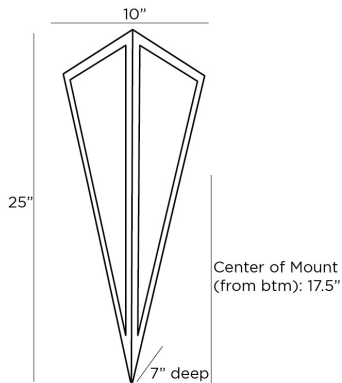

ARTERIO RS

PRIESTLY SCONCE

49529
 H: 25 IN, W: 10 IN, D: 7 IN
 White Onyx
 Contract Suitable As Is

Our triangular Priestly sconce was inspired by the grand wall sconces in theaters during the Art Deco era. The oversized wall sconce is rendered in white onyx plates banded in rich, contrasting English bronze iron. Finish will vary. Damp-rated, although limited covered outdoor areas may affect finish.

APPEARANCE

Material	Iron, Onyx
Finish	English Bronze, White
Finish Will Vary	true
Top Coat/Sealant	true

DIMENSIONS

Center Of Mount From Btm	17.5 IN
Backplate	H: 4.5 IN, W: 4.5 IN, D: 0.5 IN
Mount	H: 4 IN, W: 4 IN

COMPLIANCY

UL/ETL	Yes
RoHS	true

SHIPPING

Product Weight	10 LBS
Gross Weight 1	14 LBS
Gross Weight 2	0 LBS
Shipping Box 1	H: 29 IN, L: 13.8 IN, W: 10.5 IN
Shipping Box 2	H: 0 IN, L: 0 IN, W: 0 IN

CONTRACT

Contract Suitable	true
-------------------	------