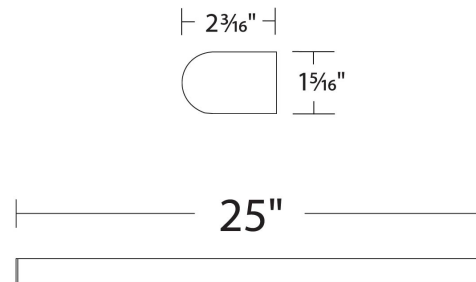

Fixture Type: _____

Catalog Number: _____

Project: _____

Location: _____

Nightstick Bathroom Sconce 3000K

Model & Size	Color Temp & CRI	Finish	Watt	LED Lumens	Delivered Lumens	Title 24
WS-35825 25"	3000K 90	AL Brushed Aluminum	22W	1708	1054	Yes
	3000K 90	WT White	22W	1708	1054	Yes

Example: **WS-35825-AL**

DESCRIPTION

A slender bar of light available in a variety of lengths from very short (1.5 feet) to very long (over 8 feet) gives you multiple mounting options for a clean and consistent lighting scheme no matter the size of your environment.

FEATURES

- Multiple sizes to meet numerous applications
- Decorative plate to cover up to a standard 4" junction box is included
- ACLED driverless technology
- 5 year warranty

SPECIFICATIONS

Color Temp:	3000K
Input:	120 VAC, 50/60Hz
CRI:	90
Dimming:	ELV: 100 - 10%
Rated Life:	54000 Hours
Mounting:	Can be mounted on ceiling or wall in all orientations
Standards:	ETL, cETL, Title 24 JA8-2016 Compliant Damp Location Listed
Construction:	Aluminum hardware with co-extruded acrylic diffuser

FINISHES

LINE DRAWING

WS-35825