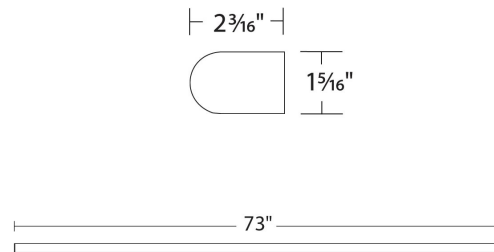

Fixture Type: _____

Catalog Number: _____

Project: _____

Location: _____

Nightstick Bathroom Sconce 3000K

Model & Size	Color Temp & CRI	Finish	Watt	LED Lumens	Delivered Lumens	Title 24
WS-35873 73"	3000K 90	AL Brushed Aluminum	64W	4912	3031	Yes
	3000K 90	WT White	64W	4912	3031	Yes

Example: **WS-35873-AL**

DESCRIPTION

A slender bar of light available in a variety of lengths from very short (1.5 feet) to very long (over 8 feet) gives you multiple mounting options for a clean and consistent lighting scheme no matter the size of your environment.

FEATURES

- Multiple sizes to meet numerous applications
- Decorative plate to cover up to a standard 4" junction box is included
- ACLED driverless technology
- 5 year warranty

SPECIFICATIONS

Color Temp:	3000K
Input:	120 VAC, 50/60Hz
CRI:	90
Dimming:	ELV: 100 - 10%
Rated Life:	54000 Hours
Mounting:	Can be mounted on ceiling or wall in all orientations
Standards:	ETL, cETL, Title 24 JA8-2016 Compliant Damp Location Listed
Construction:	Aluminum hardware with co-extruded acrylic diffuser

FINISHES

LINE DRAWING

WS-35873