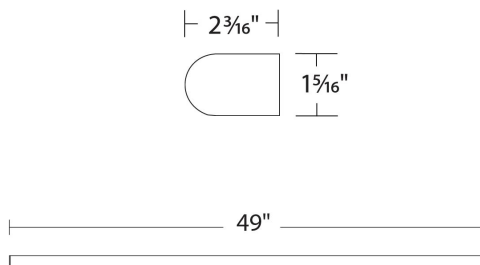

Fixture Type: _____

Catalog Number: _____

Project: _____

Location: _____

Nightstick Bathroom Sconce 3000K

Model & Size	Color Temp & CRI	Finish	Watt	LED Lumens	Delivered Lumens	Title 24
WS-35849 49"	3000K 90	AL Brushed Aluminum	44W	3399	2097	Yes
	3000K 90	WT White	44W	3399	2097	Yes

Example: **WS-35849-AL**

DESCRIPTION

A slender bar of light available in a variety of lengths from very short (1.5 feet) to very long (over 8 feet) gives you multiple mounting options for a clean and consistent lighting scheme no matter the size of your environment.

FEATURES

- Multiple sizes to meet numerous applications
- Decorative plate to cover up to a standard 4" junction box is included
- ACLED driverless technology
- 5 year warranty

SPECIFICATIONS

Color Temp:	3000K
Input:	120 VAC, 50/60Hz
CRI:	90
Dimming:	ELV: 100 - 10%
Rated Life:	54000 Hours
Mounting:	Can be mounted on ceiling or wall in all orientations
Standards:	ETL, cETL, Title 24 JA8-2016 Compliant Damp Location Listed
Construction:	Aluminum hardware with co-extruded acrylic diffuser

FINISHES

LINE DRAWING

WS-35849