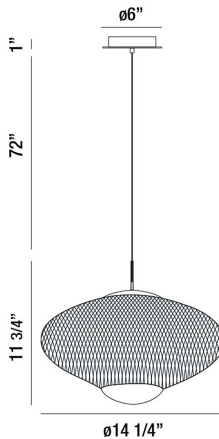

PARK, 14" OVAL PENDANT

PRODUCT DETAILS

No.	:	37106-010
Product Color	:	BLACK
Product Material	:	METAL
Shade / Accent Colour	:	GOLD
Shade / Accent Material	:	METAL
Diameter	:	14.25"
Height	:	11.75"
Overall Height	:	84.75"
Weight	:	3.3lbs

LIGHT SOURCE DETAILS

Light Source Type	:	INTEGRATED LED
Input Voltage	:	120V
Bulb Voltage	:	120V
Socket Type	:	LED
Total Wattage	:	10W
Total Lumen	:	570lm
Kelvin	:	3000K
CRI	:	>85
Dimmable	:	Yes

Options Available

ITEM NO.	FINISH	SHADE
37106-010	BLACK	GOLD

TECHNICAL DETAILS

Hanging Support Type	:	WIRE
Hanging Support Length	:	72"
Canopy / Backplate Height	:	1"
Canopy / Backplate Dia.	:	6"
Location	:	DRY
Title 24	:	Yes