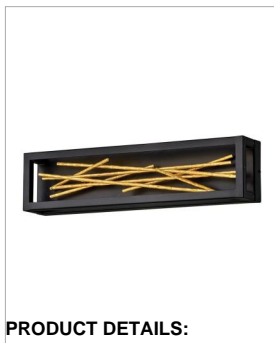

STYX

FR46402BLK

SMALL LED SCONCE

The breathtaking design of Styx fuses rich glamour with modern styling for an enthralling and dynamic silhouette with unexpected elements. An integrated LED open frame is fully dimmable, composed of clean angles in a chic Black finish. The frame illuminates textured metal branches in Gilded Gold, mingling organic and contemporary elements.

DETAILS	
FINISH:	Black*
MATERIAL:	Steel
DIMMABLE:	YES - CL TYPE DIMMER (SSL7A)

DIMENSIONS	
WIDTH:	6"
HEIGHT:	24"
WEIGHT:	9.5lb
BACK PLATE:	6"W X 24"H
EXTENSION:	4"
TOP TO OUTLET:	12"

LIGHT SOURCE	
LIGHT SOURCE:	Integrated LED
LED NAME:	ES-FS2216C
WATTAGE:	30w LED *Included
VOLTAGE:	120v/277v
COLOR TEMP:	3000
LUMENS:	1588
CRI:	94
INCANDESCENT EQUIVALENCY:	2 x 60w
DIMMABLE:	YES - CL TYPE DIMMER (SSL7A)

SHIPPING	
CARTON LENGTH:	8.5
CARTON WIDTH:	27
CARTON HEIGHT:	7
CARTON WEIGHT:	11

PRODUCT DETAILS:

- Fixture can be mounted either up or down
- Fixture can be mounted horizontally or vertically
- Suitable for use in dry (indoor) locations as defined by NEC and CEC. Meets United States UL Underwriters Laboratories & CSA Canadian Standards Association Product Safety Standards
- Fixture is ADA compliant and adheres to the standards and guidelines listed by the Americans with Disabilities Act
- Equipped with a 120/277 universal driver. 0-10 dimming.
- LED components carry a 5-year limited warranty
- Striking and glamorous silhouette with luxe details and a rich finish makes a dramatic statement
- Striking black finish enhances design