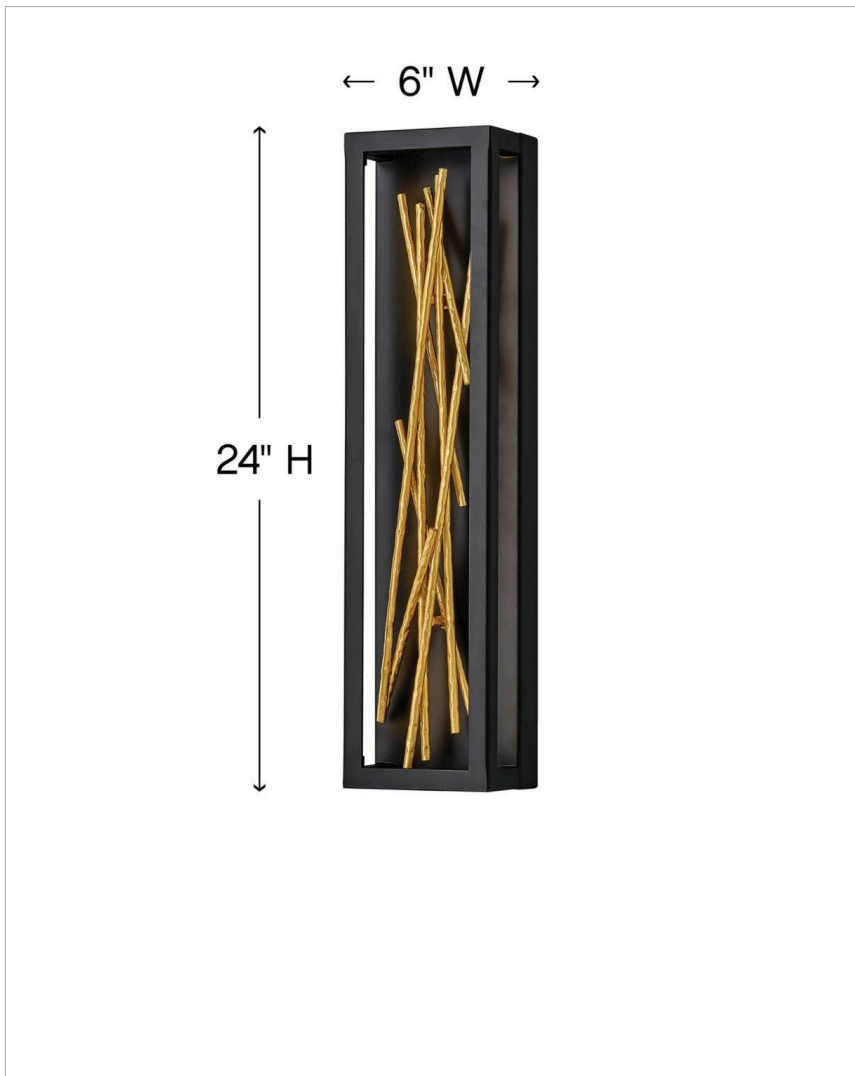

STYX

FR46402BLK

SMALL LED SCONCE

The breathtaking design of Styx fuses rich glamour with modern styling for an enthralling and dynamic silhouette with unexpected elements. An integrated LED open frame is fully dimmable, composed of clean angles in a chic Black finish. The frame illuminates textured metal branches in Gilded Gold, mingling organic and contemporary elements.

DETAILS	
FINISH:	Black*
MATERIAL:	Steel
DIMMABLE:	YES - CL TYPE DIMMER (SSL7A)

DIMENSIONS	
WIDTH:	6"
HEIGHT:	24"
WEIGHT:	9.5lb
BACK PLATE:	6"W X 24"H
EXTENSION:	4"
TOP TO OUTLET:	12"

LIGHT SOURCE	
LIGHT SOURCE:	Integrated LED
LED NAME:	ES-FS2216C
WATTAGE:	30w LED *Included
VOLTAGE:	120v/277v
COLOR TEMP:	3000
LUMENS:	1588
CRI:	94
INCANDESCENT EQUIVALENCY:	2 x 60w
DIMMABLE:	YES - CL TYPE DIMMER (SSL7A)

SHIPPING	
CARTON LENGTH:	8.5
CARTON WIDTH:	27
CARTON HEIGHT:	7
CARTON WEIGHT:	11

PRODUCT DETAILS:

- Fixture can be mounted either up or down
- Fixture can be mounted horizontally or vertically
- Suitable for use in dry (indoor) locations as defined by NEC and CEC. Meets United States UL Underwriters Laboratories & CSA Canadian Standards Association Product Safety Standards
- Fixture is ADA compliant and adheres to the standards and guidelines listed by the Americans with Disabilities Act
- Equipped with a 120/277 universal driver. 0-10 dimming.
- LED components carry a 5-year limited warranty
- Striking and glamorous silhouette with luxe details and a rich finish makes a dramatic statement
- Striking black finish enhances design