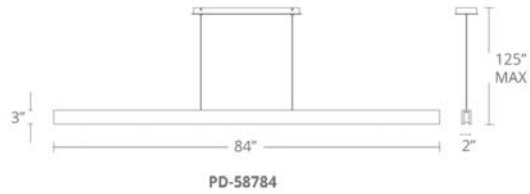

Fixture Type: _____

Catalog Number: _____

Project: _____

Location: _____

PRODUCT DESCRIPTION

The natural wood finishes and Drift's linear form perfectly express the tension of minimalist design. LED modules are stationed from end to end and diffused through a strip of tempered, sanded glass, which spreads the light evenly and prevents any glare or hot spots. With its versatile shape and three different lengths, Drift translates across a variety of applications, from residential to commercial office, with ease.

SPECIFICATIONS

Construction: Aluminum hardware with walnut wood

Light Source: High output LED

Finish: Dark Walnut, Walnut

Standards: ETL & cETL listed

FEATURES

- Tempered glass diffuser with sanded surface
- End-to-end LED modules for even illumination
- Transformer within canopy
- 277V available as a special order
- Dimmer: ELV
- CRI: 90
- Rated Life: 80,000 hours
- Minimum Suspension: 6, Maximum Suspension: 125

ORDER NUMBER

Model	Wattage	Voltage	LED Lumens	Delivered Lumens	Finish
PD-58738	38"	44W		744	DW Dark Walnut WAL Walnut
PD-58756	56"	74W	120V	1074	
PD-58784	84"	96W		1500	

Example: **PD-58756-DW**

For 277V special order add an "F" before the finish: **PD-58756F-DW**