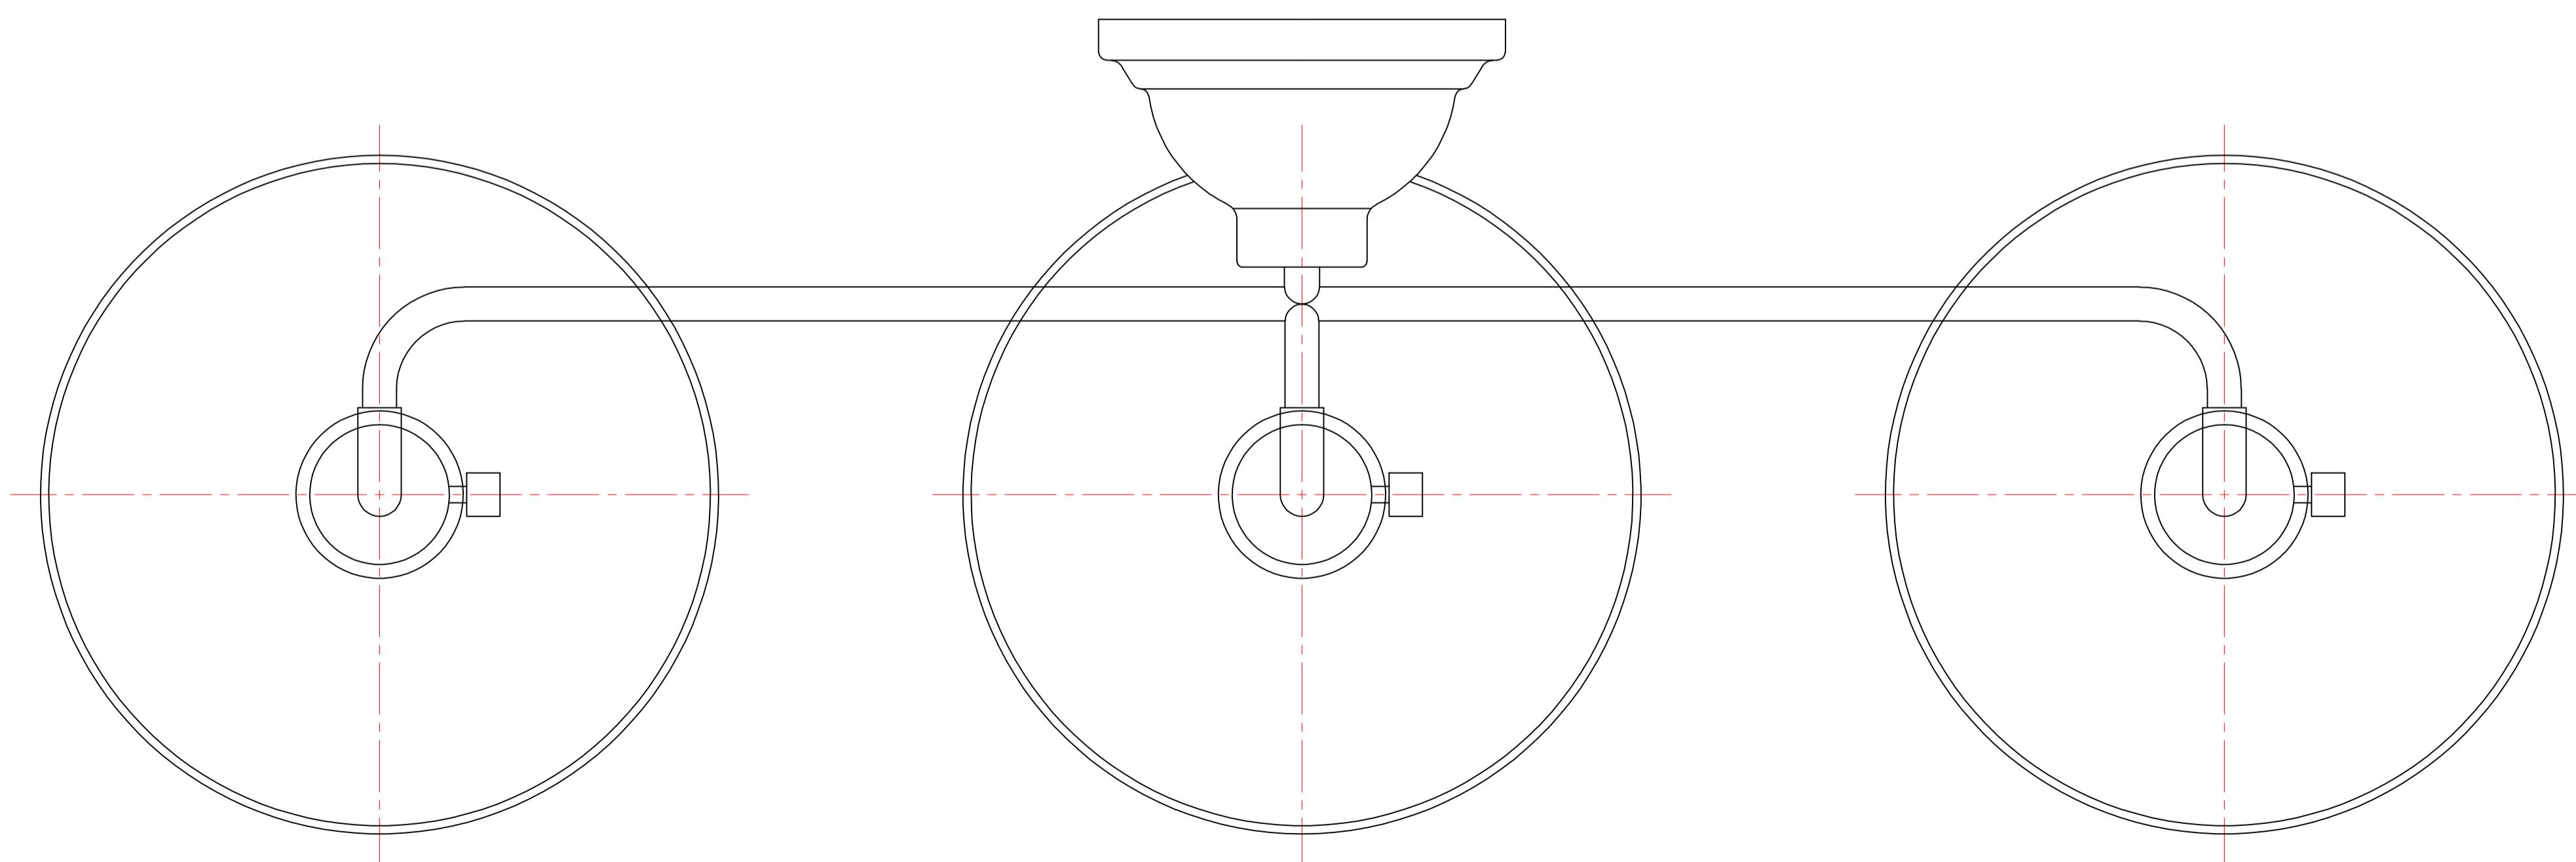

R&D
2019.11.05
DengMark

ITEM: 443SW-3W

INNOVATIONS LIGHTING
DESIGN COPYRIGHT - 10/30/2019
ALL RIGHTS RESERVED AND MAY
NOT BE DUPLICATED WITHOUT OUR
WRITTEN PERMISSION