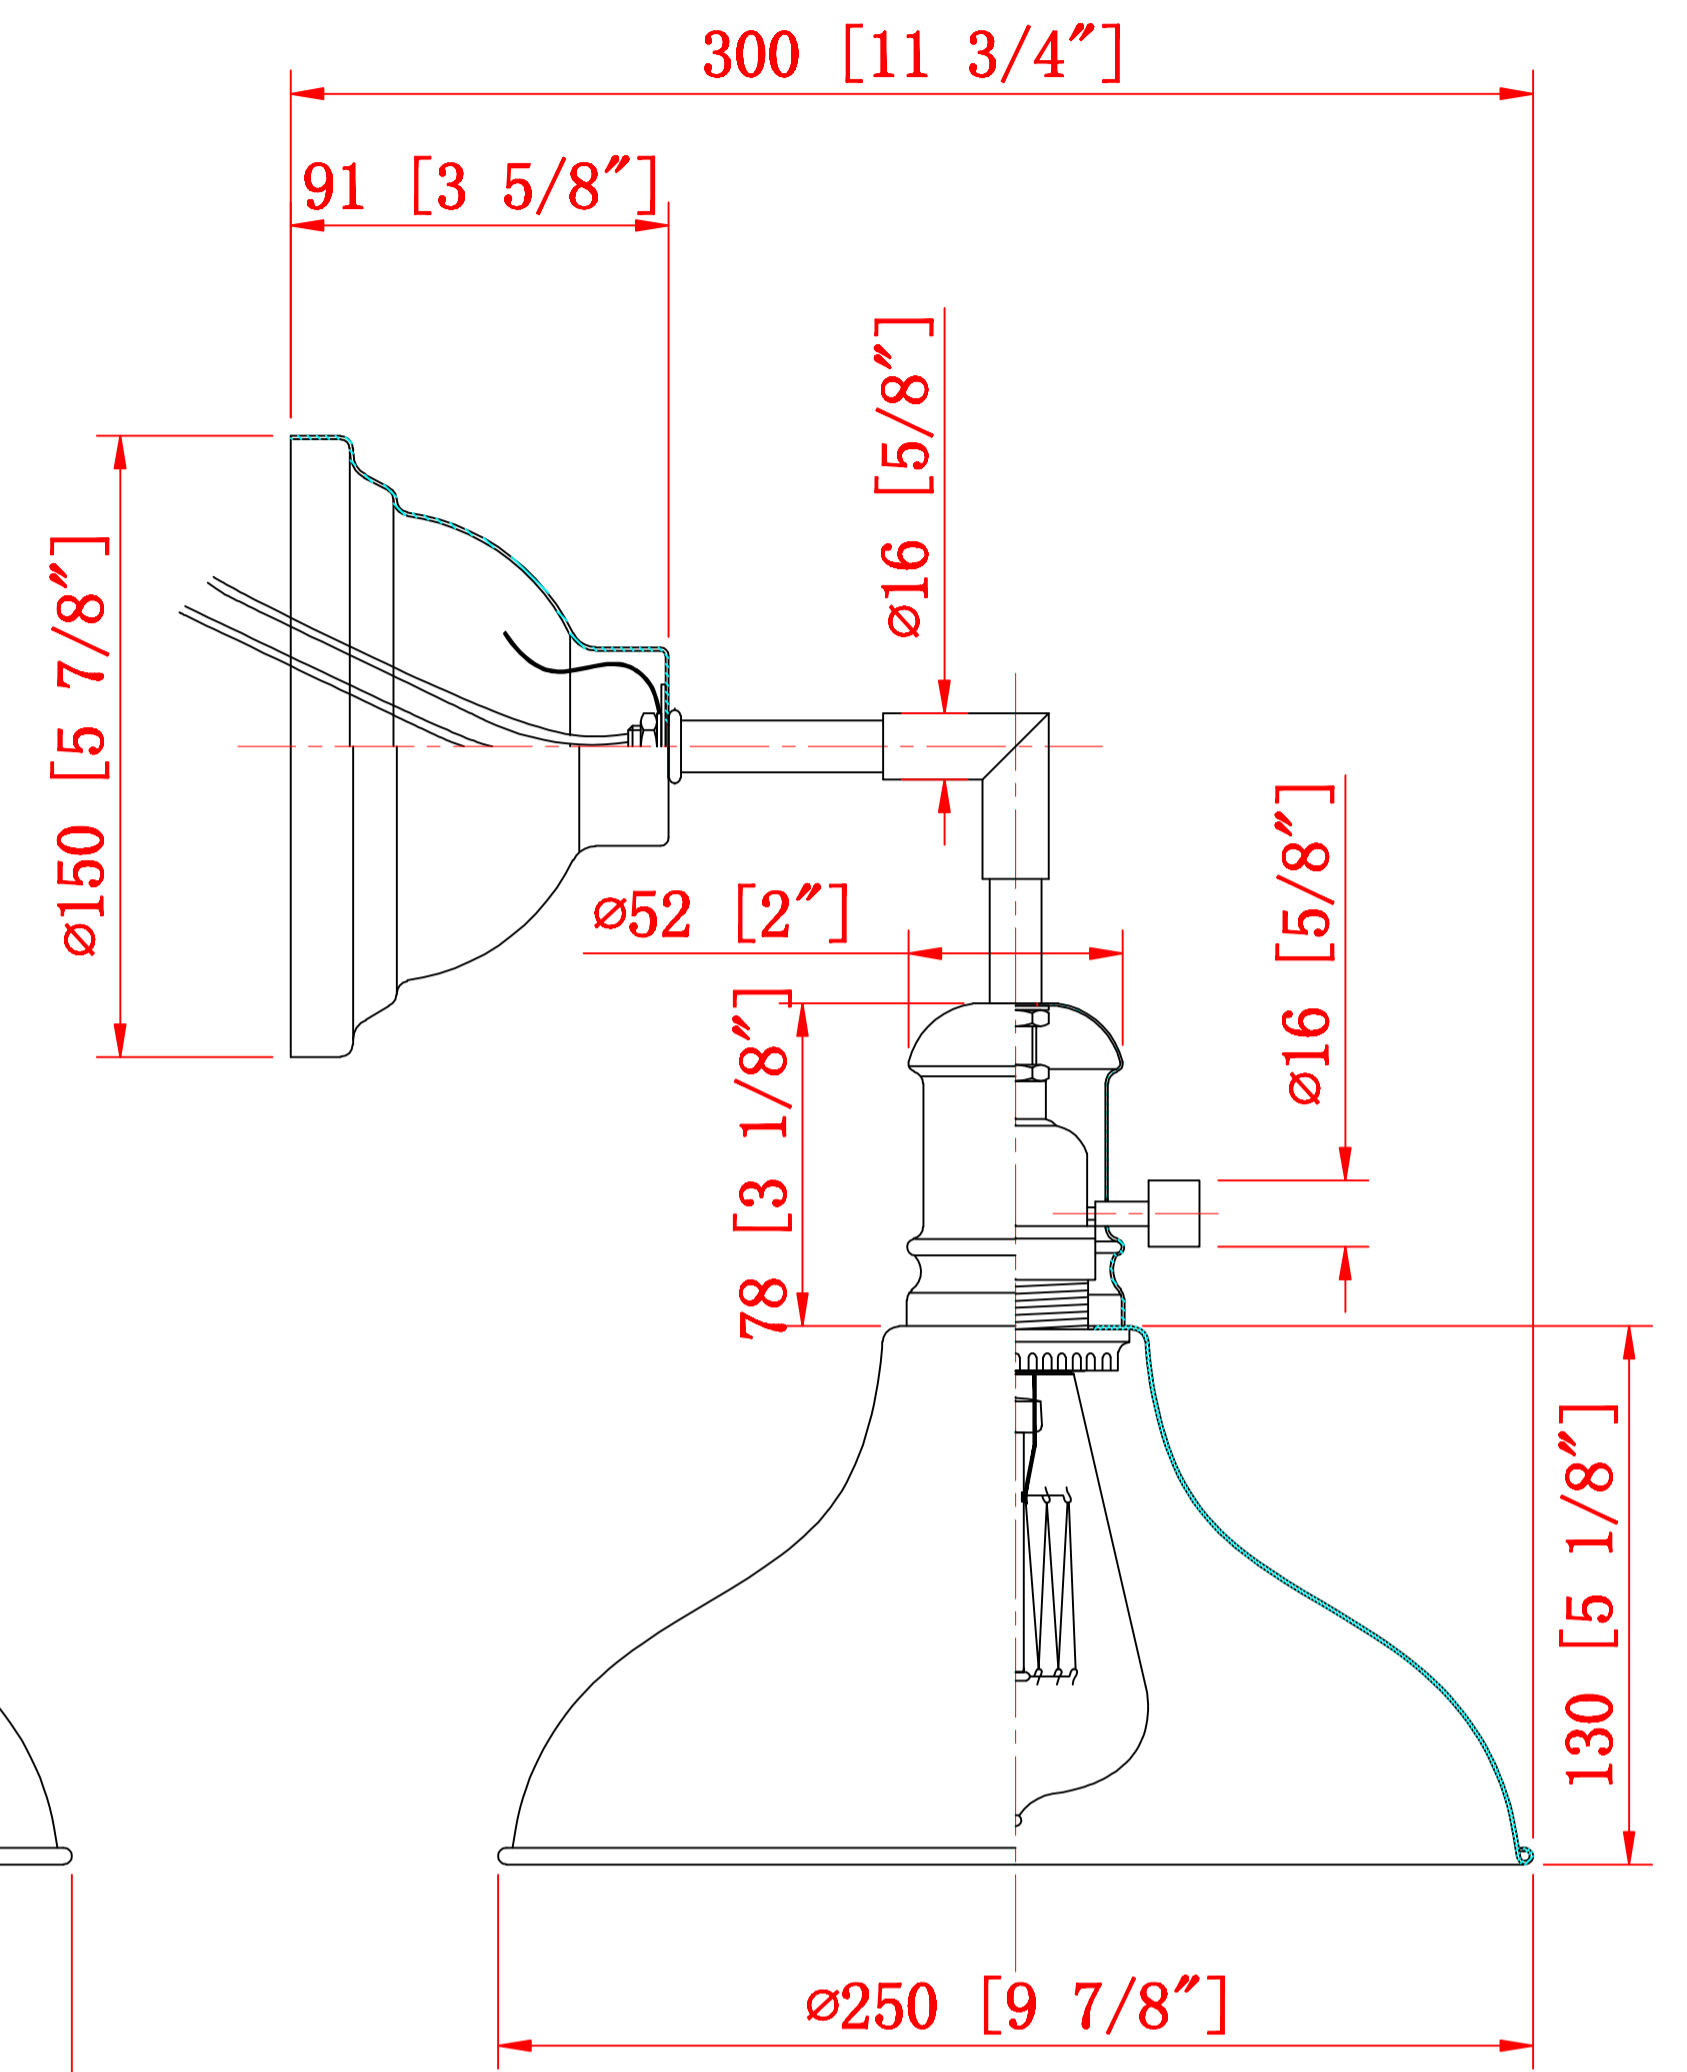

R&D
2019.11.05
DengMark

ITEM: 443SW-3W

INNOVATIONS LIGHTING
DESIGN COPYRIGHT - 10/30/2019
ALL RIGHTS RESERVED AND MAY
NOT BE DUPLICATED WITHOUT OUR
WRITTEN PERMISSION