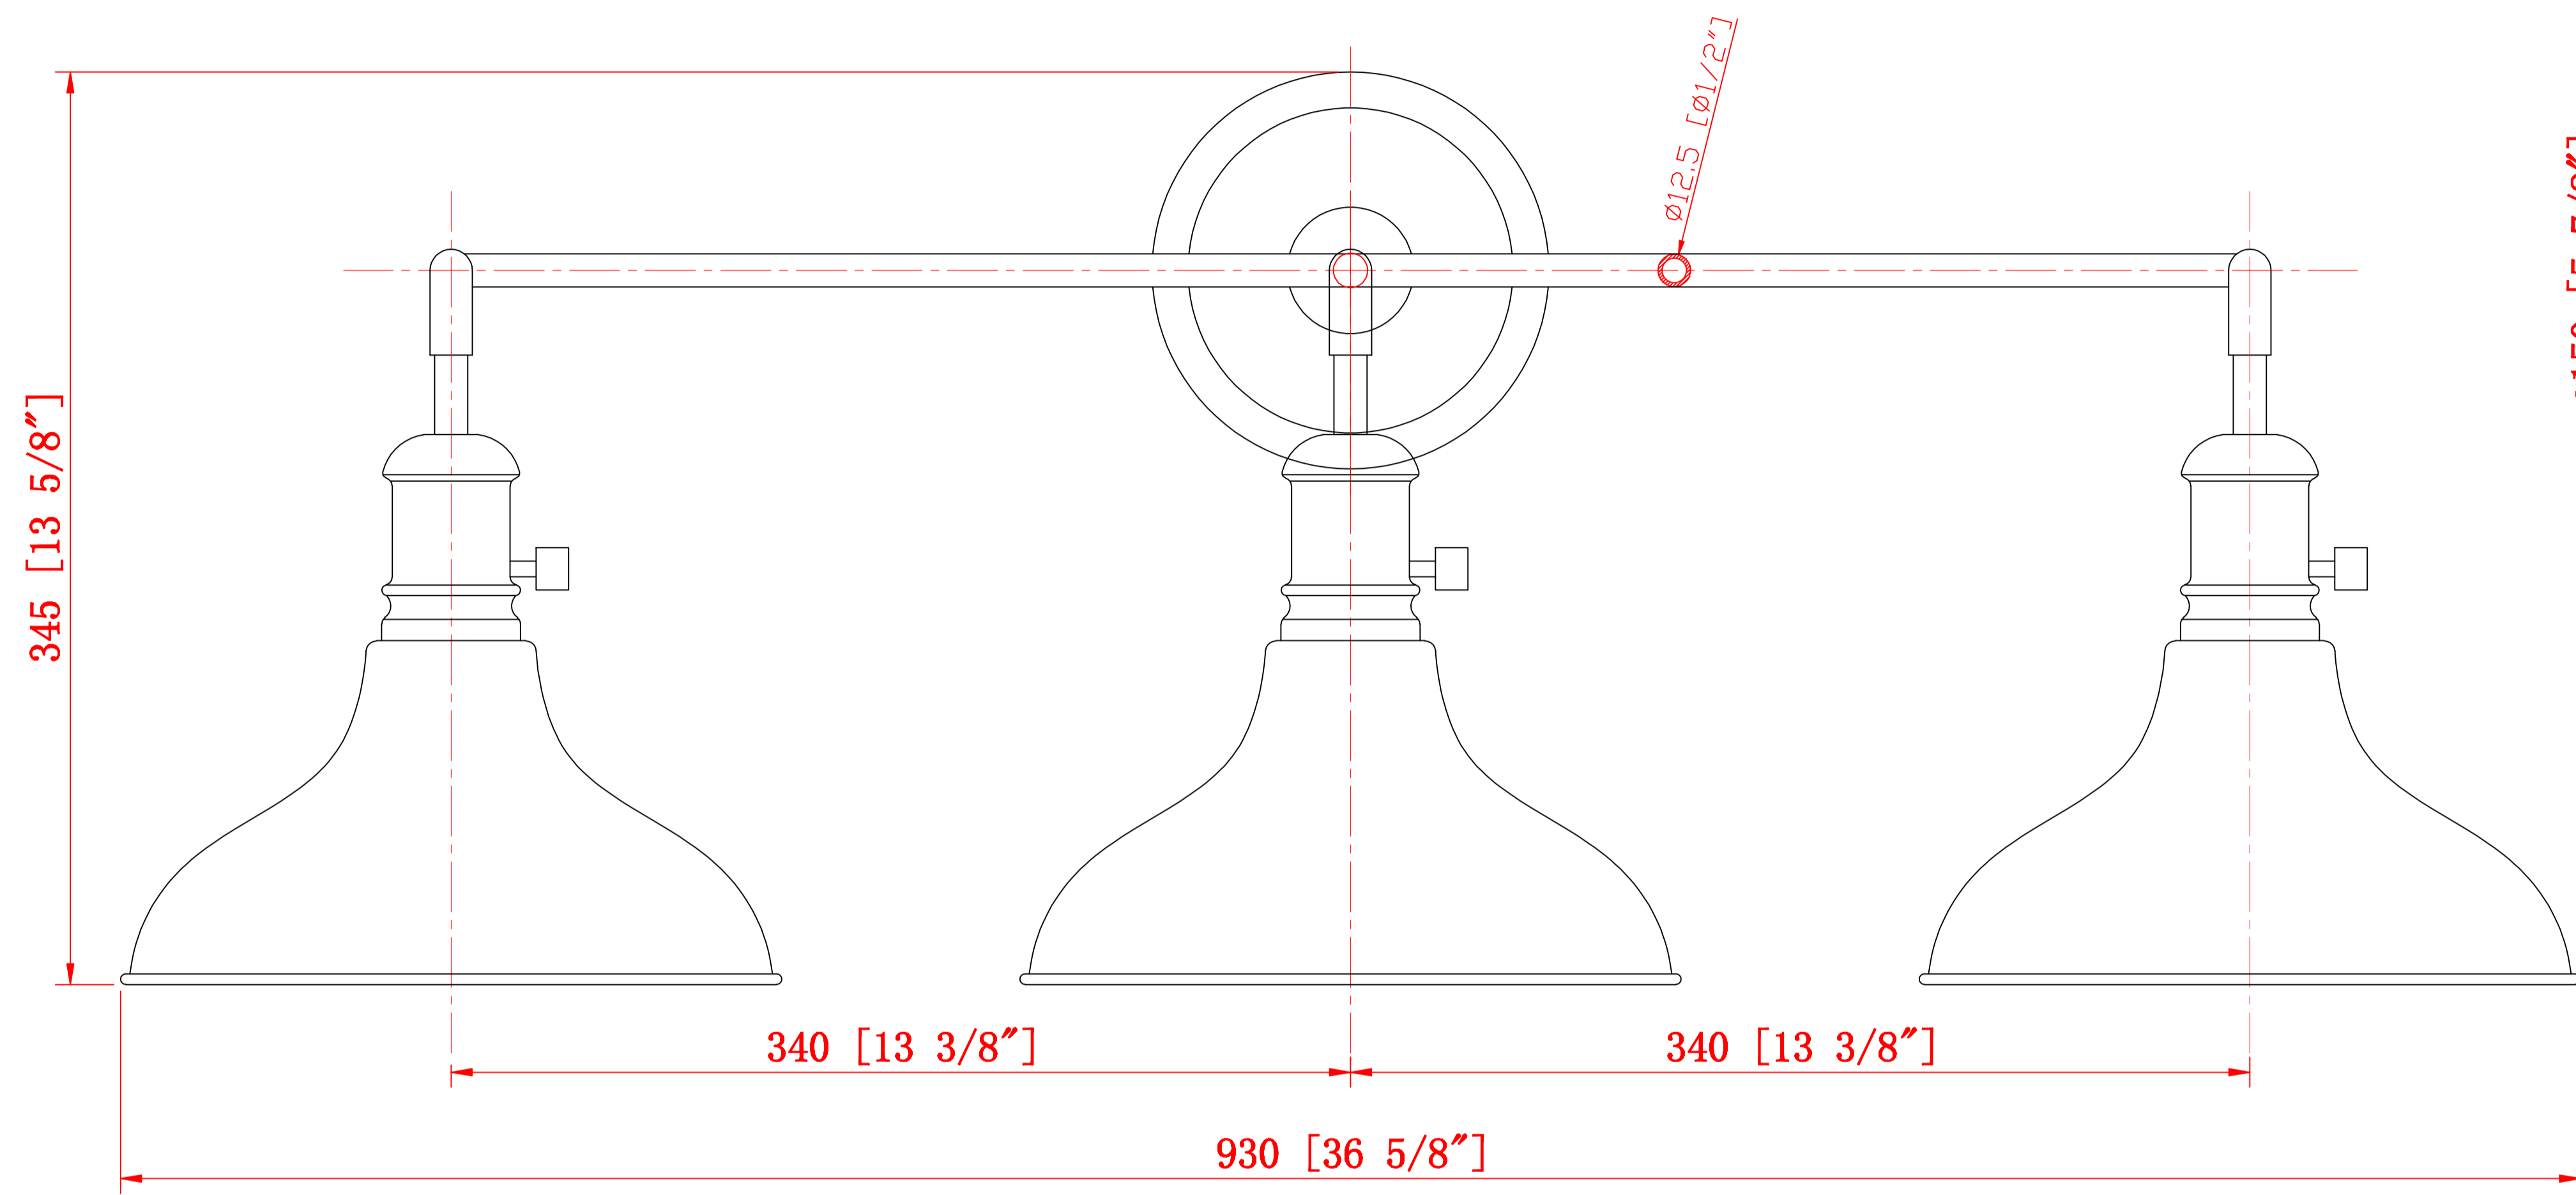

R&D
2019.11.05
DengMark

ITEM: 443SW-3W

INNOVATIONS LIGHTING
DESIGN COPYRIGHT - 10/30/2019
ALL RIGHTS RESERVED AND MAY
NOT BE DUPLICATED WITHOUT OUR
WRITTEN PERMISSION