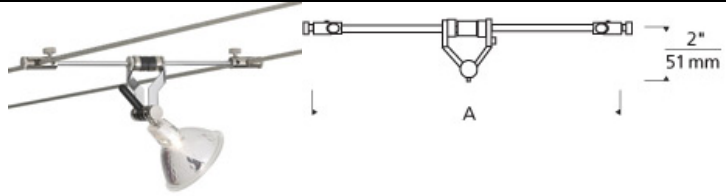

LOW-VOLTAGE HEADS

K-Pivot Head

DESCRIPTION

Head swivels 220°, 2" to 8" versions pivot on horizontal axis, 1" version pivots on vertical axis only. Low-voltage, MR16 lamp of up to 75 watts (not included). For Kable Lite system only.

WEIGHT

0.1-0.15lb / 0.05-0.07kg ±

ORDERING INFORMATION

700KPIV CABLE SEPARATION	FINISH
01 1"	C CHROME
02 2"	S SATIN NICKEL
03 3.5"	
05 5.5"	
08 8"	

TECH LIGHTING®

7400 Linder Avenue T 847.410.4400
 Skokie, Illinois 60077 F 847.410.4500