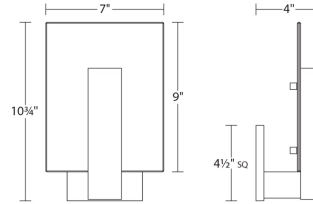

Project:

Midtown LED Sconce Spec Sheet

SKU: 2724.98-WL Learn more at:
<https://sonnemanlight.com/midtown-led-sconce>

Description: The classic modern elegance of straightforward geometry sets a frosted glass rectangle against a crisp rectangular beam, radiating the glow of its LED illumination.

Type #:

Dimensions

Height:	10.75"
Width:	7"
Extends:	4"
Minimum Extension:	4"
Maximum Extension:	4"
Size:	Short
Canopy/Backplate/Base Depth:	4.5
Canopy/Backplate/Base Height:	4.5

Electrical Specs

Bulb(s) Included?:	Yes
Bulb 1 Type:	Integral LED
Input Voltage:	120VAC
Wattage:	14
Initial Lumens:	1120
Delivered Lumens:	793
Color Temperature:	3000K
CRI:	90
Power Supply Type:	Driver
Power Supply Quantity:	1
Power Supply Location:	Outlet Box
Dimming Type:	TRIAC/ELV
Bulb Max Wattage:	14

Installation

Installation:	Licensed electrician required
Installation Orientation:	Vertical

Shipping

Carton 1 L x W x H:	12" X 10" X 6"
Carton 1 Gross Weight:	4 LBS
Fixture Weight:	3

Shade

Shade 1 Material:	Etched Glass
-------------------	--------------