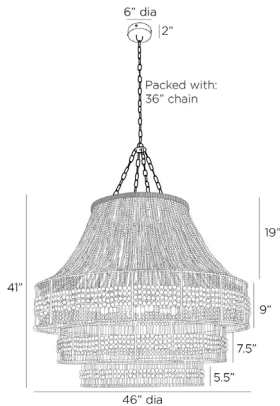

ARTERIOS

TULANE LARGE CHANDELIER

DLS13
 H: 45 IN, Dia: 46.00 IN
 Natural Wood
 Contract Suitable As Is

An oversized twist on the traditional empire chandelier, the Tulane establishes a strong presence while remaining light and airy. The tiered construction is crafted from hand-cut natural wooden beads along a natural abaca-wrapped frame, delivering a rustic element to its feminine form. The large-scale open-form structure allows light to cascade down each layer, brilliantly illuminating its surroundings. Finish will vary.

APPEARANCE

Material	Abaca, Iron, Wood
Finish	Natural, White
Finish Will Vary	true
Top Coat/Sealant	false

DIMENSIONS

Chandelier	H: 41 IN, Dia: 46.00 IN
Minimum Hanging Height	45 IN
Maximum Hanging Height	79 IN
Canopy	H: 2 IN, Dia: 6.00 IN

WIRING

Rating	Indoor Only
Suggested Bulb Type	G16.5
Cord	10 FT, Clear/Silver, SVT
Socket	8, Type B - E12
Photographed Bulb	2" Frosted Globe Bulb
Maximum Watt	40
Voltage	110-120 V

COMPLIANCY

RoHS	true
------	------