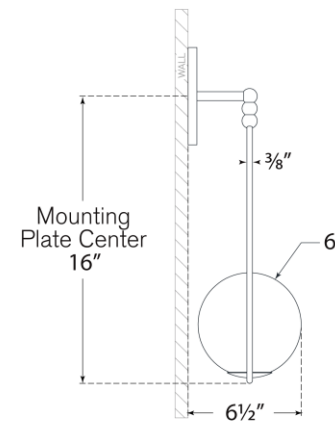

TEAR SHEET

Jodo 19" Single Sconce

Item # WS 2020HAB-WG

Designer: Windsor Smith

Height: 18.75"

Width: 6.75"

Extension: 6.5"

Backplate: 3.5" x 5.5" Rectangle

Finishes: BZ/HAB, HAB, PN

Glass Options: WG

Socket: Dedicated LED

Wattage: 6w (700lm)

Weight: 3 Pounds

Note: UL Only | Requires Smaller Outlet Box

Top View

Side View

Front View