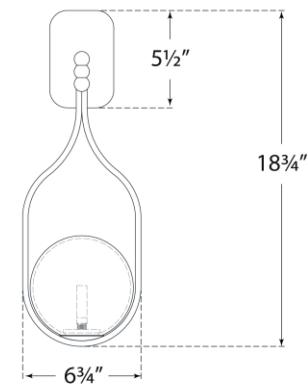

TEAR SHEET

Jodo 19" Single Sconce

Item # WS 2020HAB-WG

Designer: Windsor Smith

Height: 18.75"

Width: 6.75"

Extension: 6.5"

Backplate: 3.5" x 5.5" Rectangle

Finishes: BZ/HAB, HAB, PN

Glass Options: WG

Socket: Dedicated LED

Wattage: 6w (700lm)

Weight: 3 Pounds

Note: UL Only | Requires Smaller Outlet Box

Top View

Side View

Front View