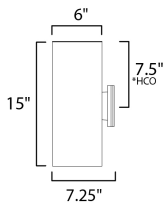

PRODUCT DESCRIPTION

Classic cylinder up and down lights provide directional light without glare. Available in 3 sizes with both incandescent and LED versions. Available in Architectural Bronze, Aluminum, or Black.