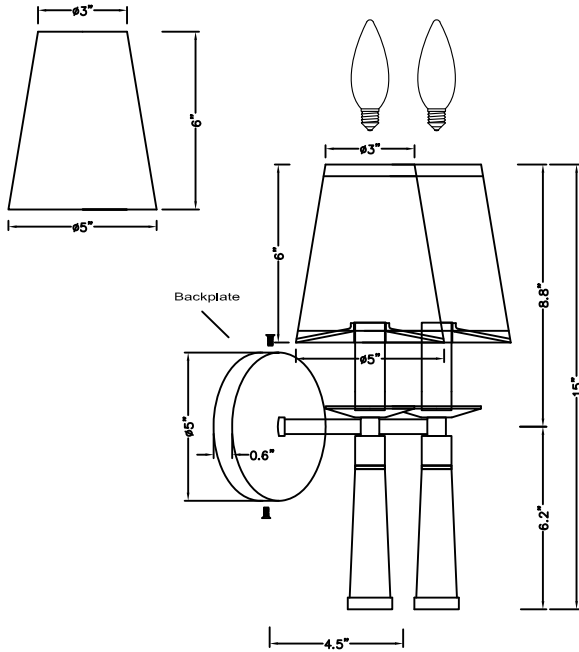

CRYSTORAMA

95 Cantiague Rock Road, Westbury NY 11590
 ph: 516.931.9090 fax: 516.931.1254
 info@crystorama.com www.crystorama.com

MODEL#: 8862-PN ASSEMBLY AND DRESSING INSTRUCTIONS

Shade Dimensions

WARNING

Fixture Wire

Backplate

— Candle sleeve

— Glass Finial

Mounting Plate

Mounting Screws