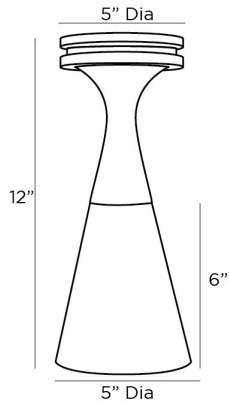

ARTERIOS

SHAUNA FLUSH MOUNT

49301
H: 12 IN, Dia: 5.00 IN
English Bronze, Matte Swirl Glass
Contract Suitable As Is

Inspired by the trumpeted silhouette of a champagne flute, the Shauna Flush Mount bestows a feminine elegance to a space. The small-scale fixture, created with a matte swirl glass shade and an English bronze steel mount, is an ideal decorative element in hallways or as a replacement for can lights. Finish will vary. Damp-rated, although limited covered outdoor areas may affect finish.

APPEARANCE

Material	Glass, Steel
Material Type	Matte
Finish	English Bronze, Swirl
Finish Will Vary	true
Top Coat/Sealant	true

DIMENSIONS

Body	H: 6 IN
Canopy	H: 1 IN, Dia: 5.00 IN

WIRING

Rating	Damp
Cord	0.5 FT, Black/White, SVT
Socket	1, Type B - E12
Maximum Watt	60
Voltage	110-120 V

CERTIFICATIONS

Certifications	Mexico Australia, European Union, United Arab Emirates, United States, Canada
----------------	--

COMPLIANCY

UL/ETL	Yes
CB	Yes
RoHS	true

SHIPPING

Product Weight	2 LBS
Gross Weight 1	7 LBS
Gross Weight 2	0 LBS
Shipping Box 1	H: 7.28 IN, L: 7.28 IN, W: 14.17 IN
Shipping Box 2	H: 0 IN, L: 0 IN, W: 0 IN