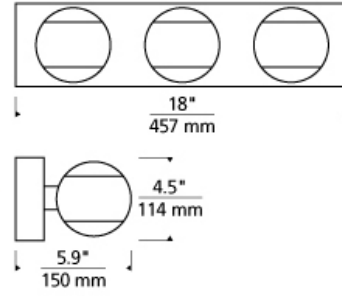

Oko 3-Light Bath

DESCRIPTION

The Oko bath fixture by Tech Lighting features a contemporary yet whimsical look adding lots of character and charm to any space. At the top and bottom of this glass globe are contemporary metal caps along with white acrylic lenses, allowing for an impressive wash of up and down light on surrounding surfaces. This stunning line voltage bath light is available in a 3 or 4 vanity light and is available in three trend finishes, Chrome, Satin Nickle and Aged Brass. The Oko ships with energy efficient integrated LED lamping, all lamping options are fully dimmable to create the desired ambiance in your special space. Includes 120 volt 35 watt, 2571 delivered lumens, 3000K LED module. Dimmable with a low-voltage electronic dimmer.

INSTALLATION

This product can mount to either a 4" square electrical box with round plaster ring or an octagonal electrical box (not included).

WEIGHT

4.5-5lb / 2.04-2.27kg ±

aged brass

satin nickel

ORDERING INFORMATION

700BCOKO	SHAPE OR SIZE	FINISH	LAMP
3	3 LIGHT	R AGED BRASS S SATIN NICKEL	-LED930 LED 90 CRI 3000K 120V -LED930-277 LED 90 CRI 3000K 277V

TECH LIGHTING®

7400 Linder Avenue
Skokie, Illinois 60077

T 847.410.4400
F 847.410.4500

Tech Lighting, L.L.C.

700BC OKO _____

FIXTURE TYPE: _____

JOB NAME: _____

NOTES: _____

_____

_____

©2018 Tech Lighting, L.L.C. All Rights Reserved. The "Tech Lighting" graphic is a registered trademark of Tech Lighting, L.L.C. Tech Lighting reserves the right to change specifications for product improvements without notification.