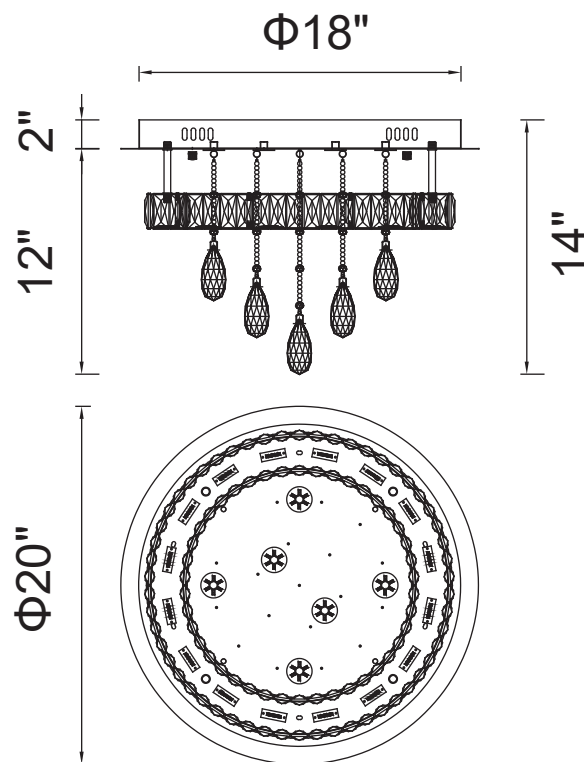

PROJECT: _____

FIXTURE TYPE: _____

LOCATION: _____

CONTACT/PHONE: _____

Item	5613C20ST-R
Collection	VEIL
Finish	Stainless Steel
Glass	-----
Crystal	Clear
Input	120V AC,60HZ,AC

Shade	-----
Length/Dia.	20"
Width/Ext.	-----
Height	14"
Maximum	-----
Lumens	1500

Light Source	LED
Bulb Info.	34W
Included	-----
Dimmable	Yes
Color	4000K
Weight	