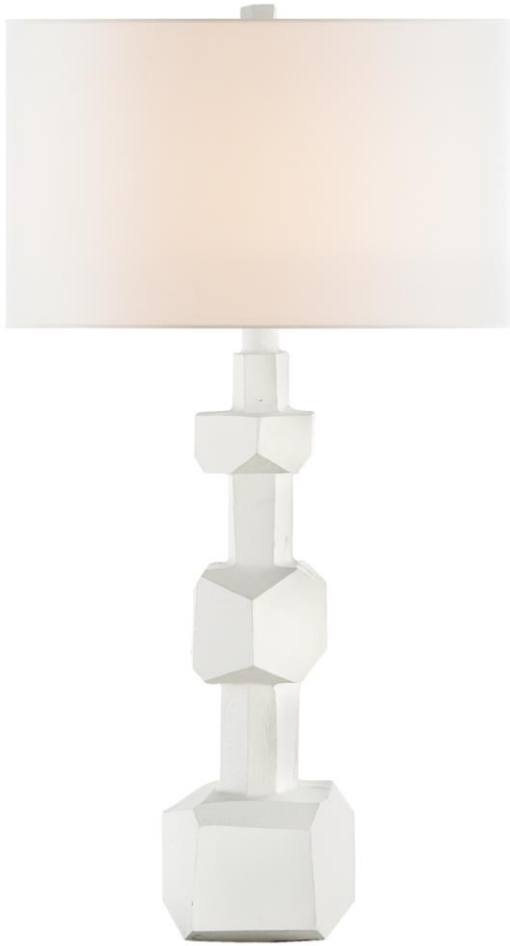

SPEC SHEET

Vienne Medium Buffet Lamp

Item # SK 3013PW-L

Designer: Suzanne Kasler

Height: 33"

Width: 18"

Base: 5" Sculptural

Finishes: PW

Shade Treatments: L

Shade Details: 9.5/18" x 9.5/18" x 10.5" Oval

Socket: E26 Dimmer

Wattage: 100 A