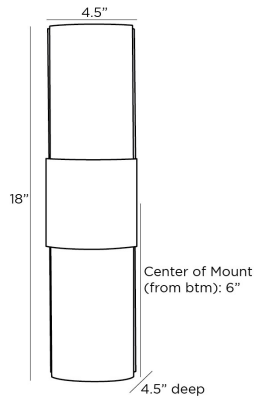

ARTERIO RS

SAMUEL SCONCE

49526
 H: 18 IN, W: 4.5 IN, D: 4.5 IN
 Antique Brass
 Contract Suitable As Is

Simple yet striking, our Samuel sconce is a masterful mix of materials and textures. A reflective demilune column of antique brass iron is interrupted with a contrasting decorative band of knurled antique brass iron. The modern LED sconce, fitted with a frosted acrylic interior diffuser, casts a back-lit glow. Damp-rated, although limited covered outdoor areas may affect finish.

APPEARANCE

Material Acrylic, Iron, Knurled Iron
 Finish Antique Brass, Frosted
 Top Coat/Sealant true

DIMENSIONS

Center Of Mount From Btm 9.5 IN
 Backplate H: 18 IN, W: 4.5 IN, D: 1 IN
 Mount H: 17.5 IN, W: 4 IN