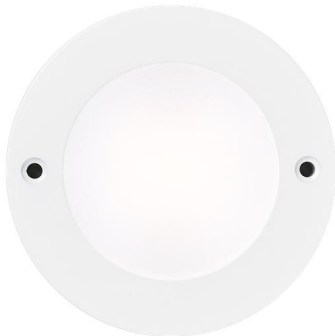

**984100S-15: Disk Light LED, 250 lumens, 3 watt, 3000K, 90 CRI**

**Collection:** Disk Lighting

Delivers light output of 240 lumens using only 3 watts for efficacy of 83 lumens per watt

Color accurate illumination 90CRI, 3000K

Available in 3 painted finishes; white, black, brushed nickel

DC-12V quick C type dimmable recessed

**UPC #:**785652118944

**Finish:** White (15)

**Dimensions:**

**Diameter:** 3"

**Height:** 7/16"

**Weight:** 0.1 lbs.