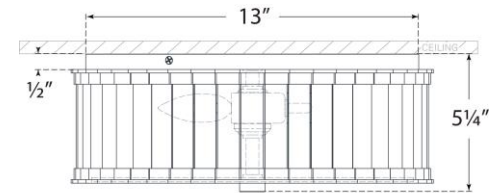

TEAR SHEET

Kean 14" Flush Mount

Item # CHC 4925HAB-CG

Designer: Chapman & Myers

Height: 5.5"

Width: 14.25"

Canopy: 13" Round

Finishes: HAB, PN

Trim Options: CG

Socket: 3 - E12 Candelabra

Wattage: 3 - 6.5 LED B11

Weight: 17 Pounds

Note: UL Only

Side View

Bottom View