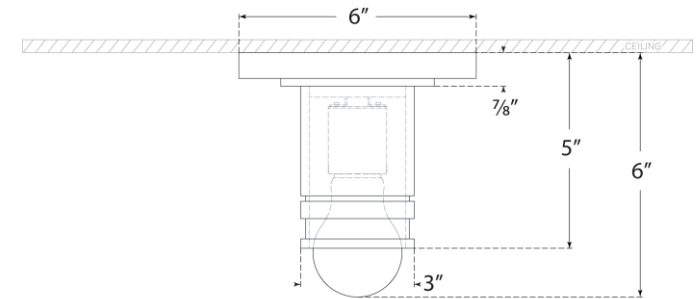

## Top Hat Mini Monopoint Flush Mount

Item # TOB 4360HAB

Designer: Thomas O'Brien

Height: 5"

Width: 2.75"

Canopy: 6" Round

Finishes: BZ, HAB, PN

Socket: E26 Keyless

Wattage: 15 LED A19

Note: UL Only

Front View

Bottom View