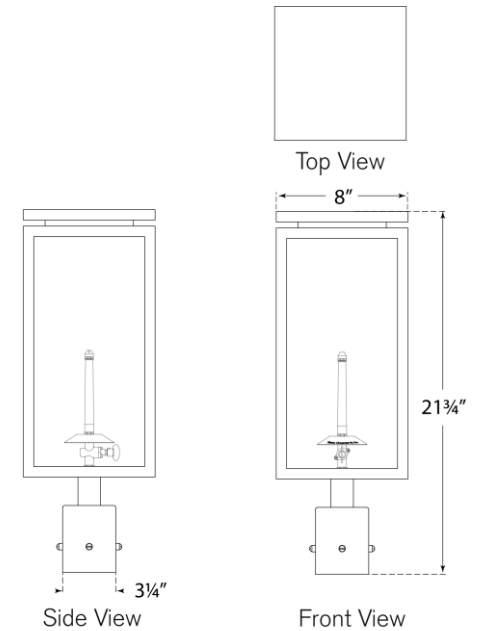

TEAR SHEET

Fresno Medium Gas Post

Item # CHO 7550SC-CG

Designer: Chapman & Myers

Height: 21.75"

Width: 8"

Finishes: BLK, SC

Glass Options: CG

Gas light fixture supplied with 3/16" copper gas line and 3/16" x 1/4" gas line adaptor