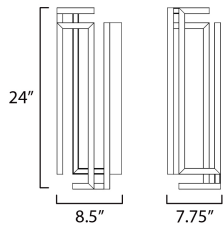

**PRODUCT DESCRIPTION**

A cubist work of art, the Penrose collection carefully calculates the structural form of a cube space when corners do not meet. This tracery of this shape is emphasized by its dedicated LED light source housed within aluminum channels and then cast in various directions. Available in Matte Black or Gold, this series is a feat of human engineering in design. Translating a mathematical challenge into a sculptural work of art with the function of delivering light to interior spaces.

**MEASUREMENTS**

DIMENSION : 8.5" W x 24" H x 7.75" Ext  
 MAX OAH : 20" W x 5.5" H  
 HANGING WEIGHT : 8.88 lb

**LAMPING**

INPUT VOLTAGE : V  
 LUMENS : 1,500 Rated (950 Del.)  
 BULB : 1 x 30W LED DC Integrated , 30W Total  
 BULB INCLUDED : (Integrated)  
 CRI : 90 CRI  
 COLOR\_TEMP : 3000K