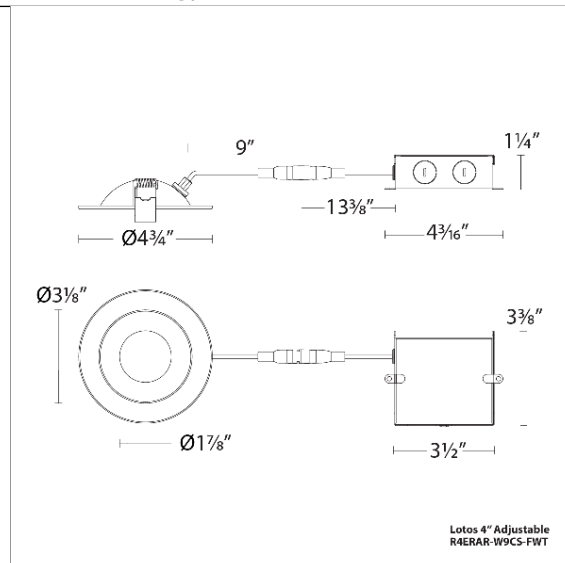

LINE DRAWING: