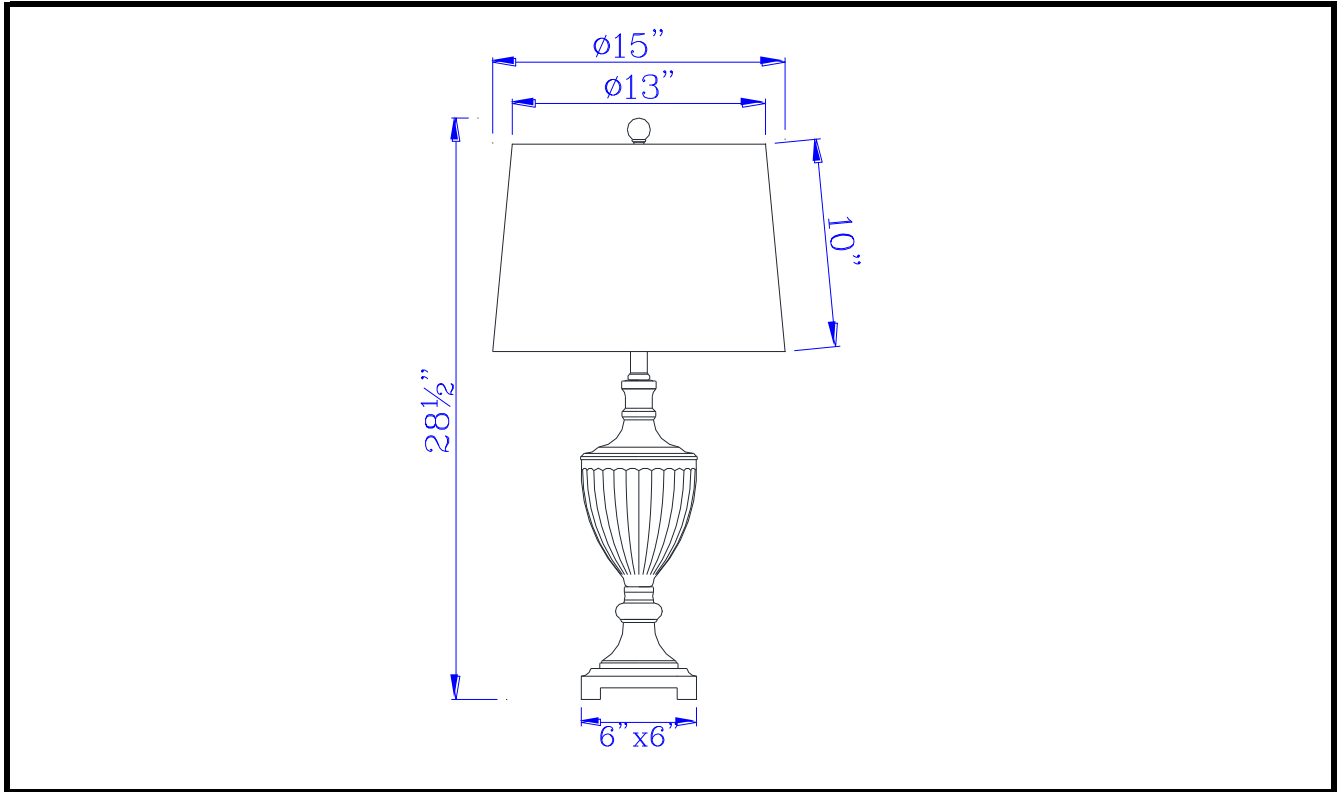

Model No: BO-2707TB-2
Description: Derby Metal/Glass Table Lamp
Material: Metal
Finish : Chrome
Height: 28 1/2"
Reach: 15"
Base Width: 6"x6"
Wattage : 150W
Socket : Medium Base (E26)
Switch: 3-Way
Bulb: Incandescent, CFL
Wire Length: 6'
Wire Color: Silver
Shade No:
Material: Fabric
Shade size: 13"x15"x10"
Certificate : 