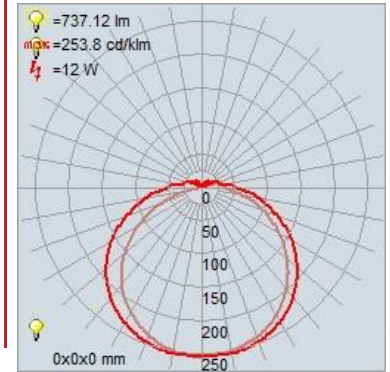

PHOTOMETRICS

Dimmable: No Nominal Lumens: 900 Lm
CRI: 90 Delivered Lumens: 737 Lm
CCT: Multi-CCTK
Recommended Dimmers:

ADDITIONAL NOTES

Photocell Included; 3 CCT Selectable Switch 3000K, 4000K, 5000K

Project Name: _____
Location: _____
Type: _____
Quantity: _____
Notes: _____

LINE DRAWING

IES FILE

In addition to Access Lighting's purchase and warranty terms and conditions, by signing below or placing an order, you agree that you are authorized to bind the entity placing any order and acknowledge the following: All of sizes and measurements are approximate and all images are for illustrative purposes only. In the event of an inconsistency, the "Product Measurements" section controls. There also may be slight differences in the colors and designs compared to the displayed and printed images.