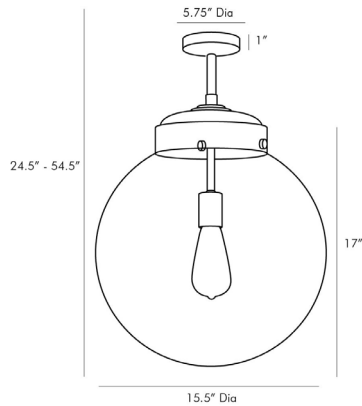

ARTERIOS

REEVES LARGE OUTDOOR PENDANT

49208
H: 24.5 IN, Dia: 15.50 IN
Antique Brass
Contract Suitable As Is

Light a space with timeless design. This classic globe pendant features a clear glass shade and aged brass finished steel, giving it an updated, industrial style. Consider an antique style bulb to create a subtle glow with stylized filament designs. Shown with an Edison bulb. Also comes in Large Aged Iron (49207), Small Aged Iron (49210) and Small Aged Brass (49211). Additional pipe available (PIPE-192). Approved for use in outdoor areas.

APPEARANCE

Material	Glass, Steel
Finish	Aged Brass, Clear
Top Coat/Sealant	false

DIMENSIONS

Pendant	H: 17 IN, Dia: 15.50 IN
Minimum Hanging Height	24.5 IN
Maximum Hanging Height	54.5 IN
Canopy	H: 1 IN, Dia: 5.75 IN

WIRING

Rating	Outdoor
Cord	10 FT, Black, SVT
Socket	1, Type A- E26 Other
Photographed Bulb	Edison Bulb
Maximum Watt	60
Voltage	110-120 V

CERTIFICATIONS

Certifications	Mexico Australia, European Union, United Arab Emirates, United States, Canada
----------------	--

COMPLIANCY

UL/ETL	Yes
CB	Yes
RoHS	true

SHIPPING

Product Weight	13 LBS
Gross Weight 1	20 LBS
Gross Weight 2	0 LBS
Shipping Box 1	H: 24.3 IN, L: 18.8 IN, W: 18.8 IN
Shipping Box 2	H: 0 IN, L: 0 IN, W: 0 IN