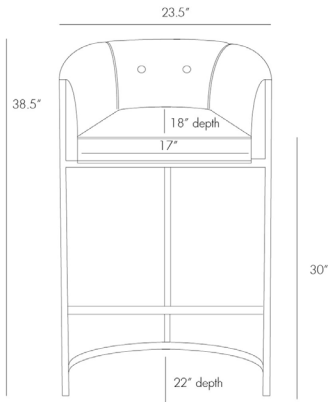

ARTERIOS

CALVIN BAR STOOL

2670

H: 39 IN, W: 24 IN, D: 21 IN

Black Leather, Antique Brass

Contract Recommendations: Adding a lacquer coating provides additional protection

Transitional styled box style top grain leather seat with low curved back is supported by antique brass finish frame. For counters and bars.

APPEARANCE

Material	Brass, Leather
Material Type	Top Grain
Finish	Antique Brass
Finish Will Vary	true
Top Coat/Sealant	false
Textile Contract Suitability	High Traffic/Public Spaces

DIMENSIONS

Arm	H: 37.5 IN
Foot Print	W: 23.5 IN, D: 22 IN
Seat	W: 17 IN, D: 18 IN
Seat Height	30 IN
Seat	W: 17 IN, D: 18 IN
Clearance	9.5

SHIPPING

Product Weight	26.5 LBS
Gross Weight 1	39 LBS
Shipping Box 1	H: 42 IN, L: 25 IN, W: 26 IN

ADDITIONAL INFO

Fabric Compliancy	NFPA-260, TB117-2013
Fabric Rub Count	N/A
Yardage To Reupholster	54 Square Feet 3 Yards