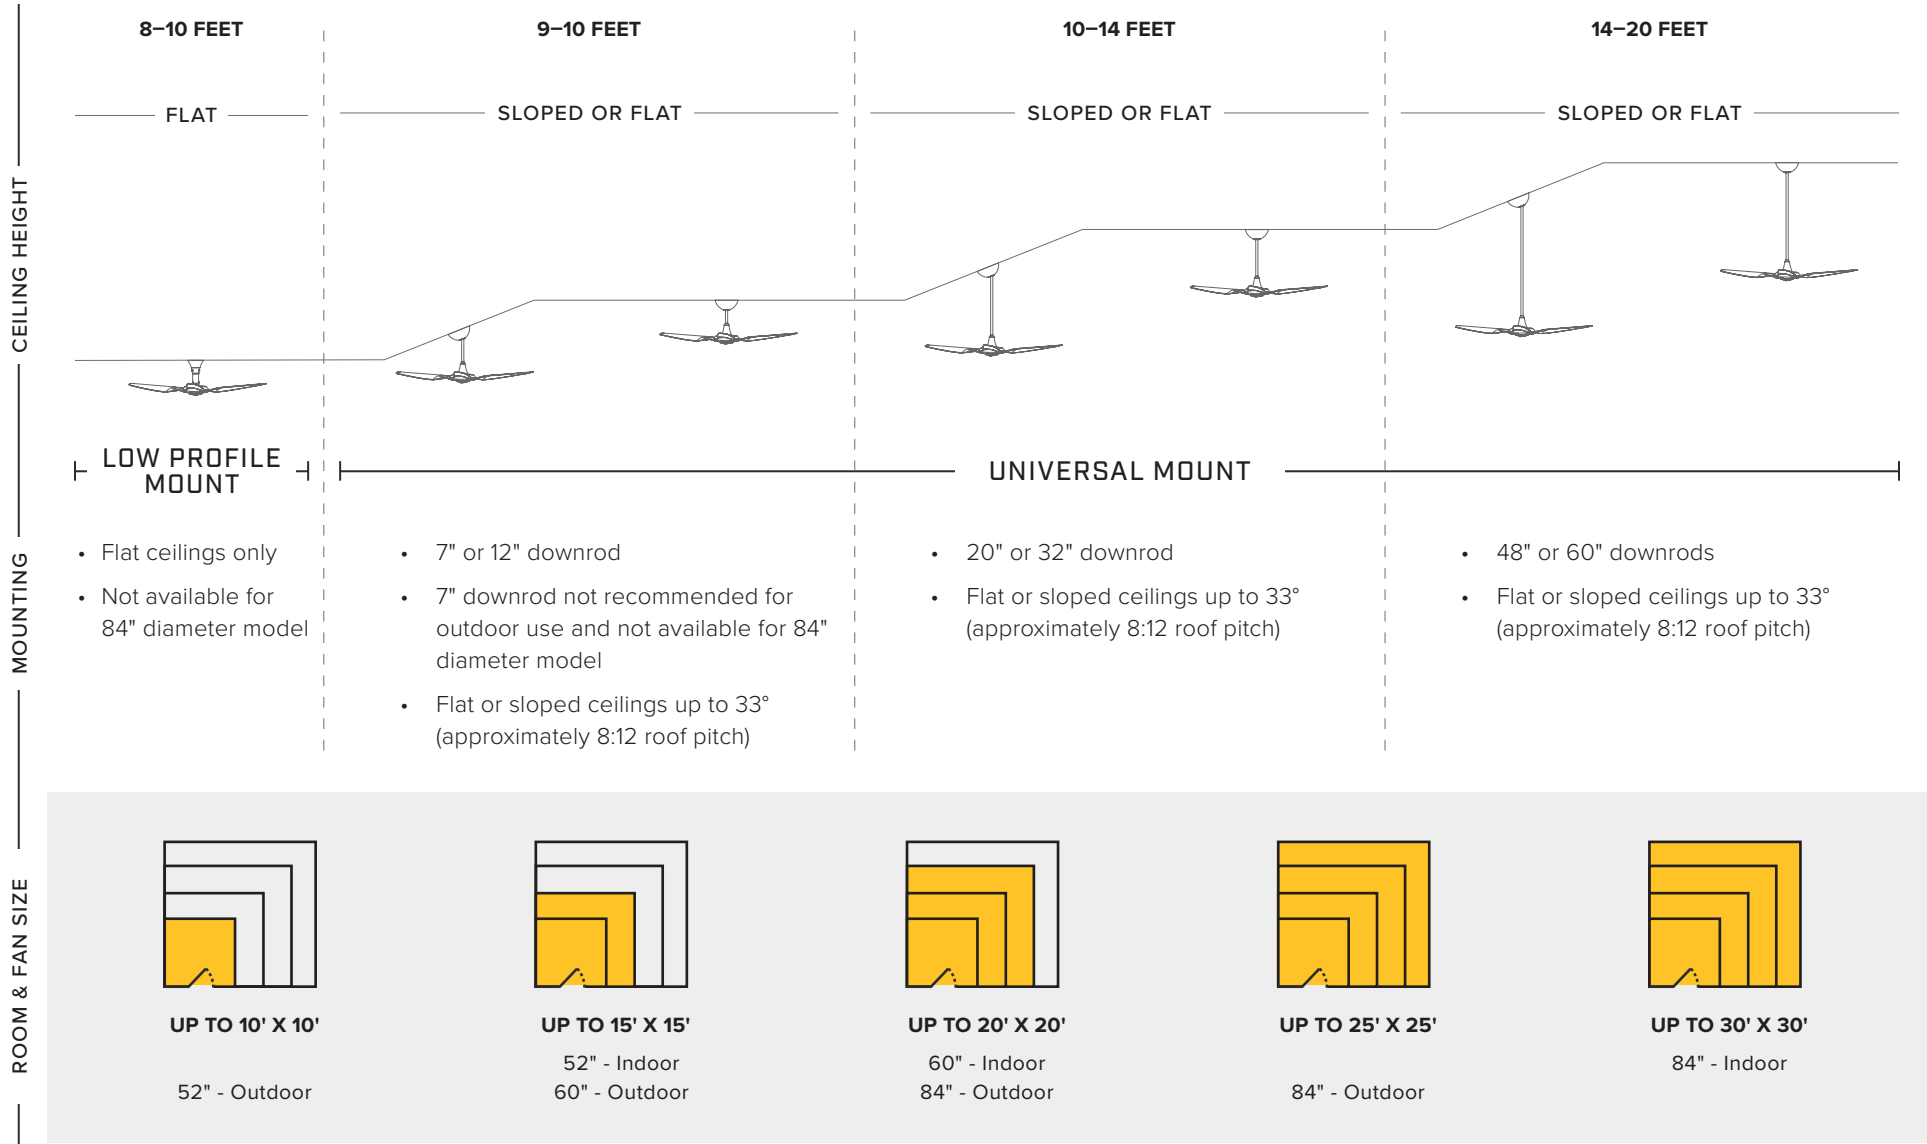

HAIKU[®]

RECOMMENDED SIZE AND MOUNTING OPTIONS

Note: Minimum required clearance of 2 feet to nearest wall and 7 feet from floor to the lowest point of the fan. 7" downrod not available with 84" outdoor models.