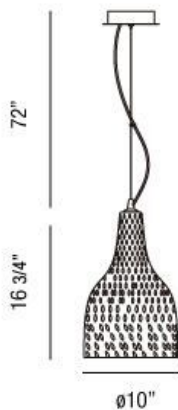

ALTIMA, 10" ROUND PENDANT

PRODUCT DETAILS

No.	:	22904-010
Product Color	:	CHROME
Product Material	:	METAL
Shade / Accent Colour	:	CLEAR
Shade / Accent Material	:	HAND-BLOWN GLASS
Diameter	:	10"
Height	:	16.75"
Overall Height	:	90"
Weight	:	5.5lbs

LIGHT SOURCE DETAILS

Number of Bulbs	:	1
Light Source	:	Incandescent
Light Source Type	:	A19
Input Voltage	:	120V
Bulb Voltage	:	120V
Socket Type	:	E26
Wattage	:	60W
Total Wattage	:	60W
Bulb Included	:	No
Dimmable	:	Yes

Options Available

ITEM NO.	FINISH	SHADE
22904-010	CHROME	CLEAR
22904-027	CHROME	SMOKE
22904-034	CHROME	AMBER

TECHNICAL DETAILS

Light Direction	:	Down
Hanging Support Type	:	AIRCRAFT CABLE
Hanging Support Length	:	72"
Canopy / Backplate Height	:	1"
Canopy / Backplate Dia.	:	4.75"
Adjustable Lamp Head	:	No
Approval	:	