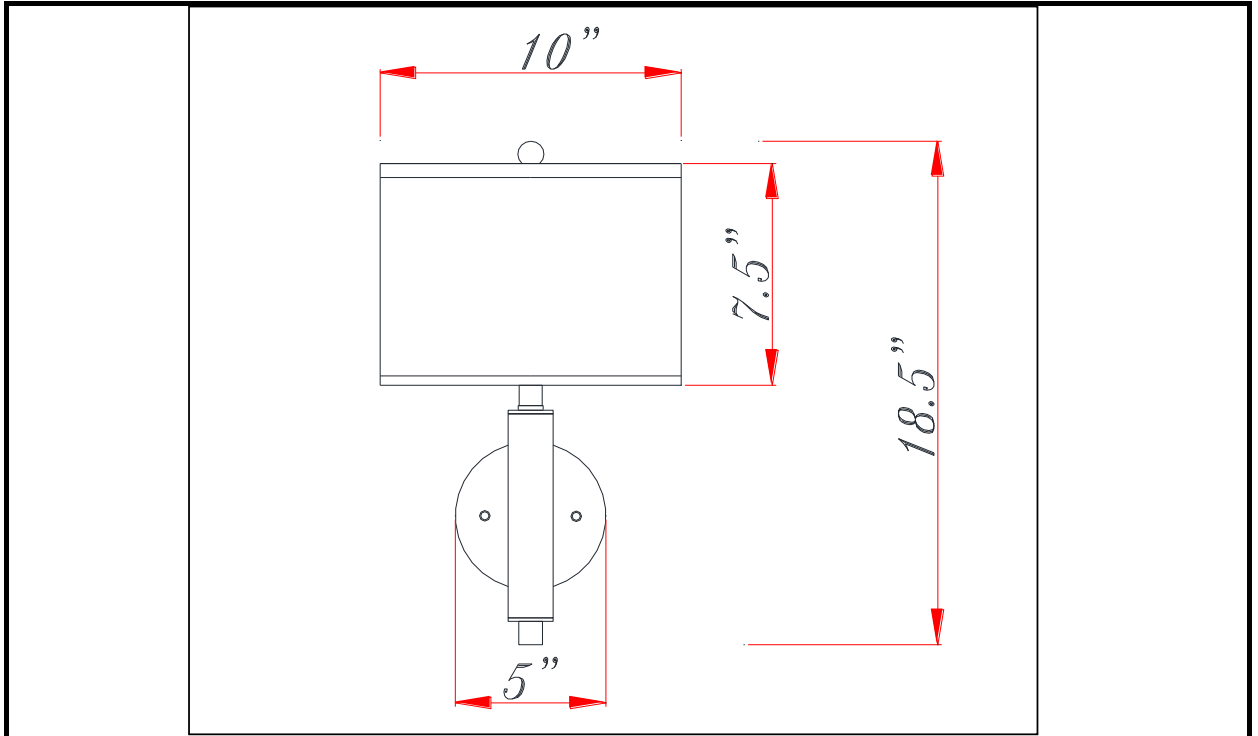

Drawing:

Model No: LA-2004WL-1CH
Description: 60W metal wall lamp with rocker base switch
Material: Metal+Fabric
Finish : Chrome
Height: 18.5"
Base Width: Dia.5"
Harp Size: 6.5"
Wattage : 60W
Socket : Medium Base (E26)
Switch: On/Off
Bulb: Incandescent,CFL
Power Outlet: N/A
Ethernet Jack: None
Cord: SPT-2
Cord Length: 6'
Cord Color: Silver
Shade No: SH-1260
Material: Fabric
Shade size: 10"x10"x7 1/2"